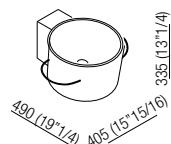

ART. / ITEM

**ACER0740N**

CAPACITÀ / CAPACITY

- lt  
- gall

PESO / WEIGHT

10 kg  
22 lb

IMBALLO / PACKAGING

46 x 47 x 32 cm  
18"1/8 x 18"4/8 x 12"5/8

PESO TOTALE / TOTAL WEIGHT

12 kg  
26 lb

**ACER0740N**

**ACER740NR**

0,00

\* h. consigliata - advised h.

**ABBINAMENTO RUBINETTERIA / TAP COMBINATION**

Rubinetteria a parete / Wall mounted tap:

**FISSAGGIO / FIXING**

Il lavabo è fissato a parete con viti e tasselli ad espansione.  
The washbasin is fixed to the wall by means of screws and wall plugs.

Distanza tra lavabo e rubinetteria  
Distance between washbasin and tap

H mm	Rubinetteria / Taps
120 (4"3/4) - 150 (5"7/8)	Fez, Memory, Suite
150 (5"7/8) - 180 (7"1/8)	Square ...C
120 (4"3/4) - 150 (5"7/8)	Square ...D
80 (3"1/8) - 120 (4"3/4)	Sen

Con sifone ad incasso .PLA0456 e AKIT0731 distanza minima tra filo superiore lavabo e centro scarico mm 260  
With concealed waste trap .PLA0456 and AKIT0731 minimum distance between upper washbasin edge and drain centre mm 260 (10"1/4)