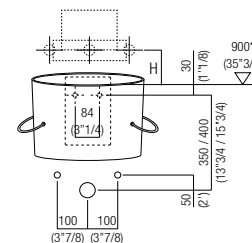

ART. / ITEM

**ACER0740N**

CAPACITÀ / CAPACITY

- lt  
- gall

PESO / WEIGHT

10 kg  
22 lb

IMBALLO / PACKAGING

46 x 47 x 32 cm  
18"1/8 x 18"4/8 x 12"5/8

PESO TOTALE / TOTAL WEIGHT

12 kg  
26 lb

**ACER0740N**

**ACER740NR**

0,00

\* h. consigliata - advised h.

**ABBINAMENTO RUBINETTERIA / TAP COMBINATION**

Rubinetteria a parete / Wall mounted tap:

**FISSAGGIO / FIXING**

Il lavabo è fissato a parete con viti e tasselli ad espansione.  
The washbasin is fixed to the wall by means of screws and wall plugs.

Distanza tra lavabo e rubinetteria  
Distance between washbasin and tap

H mm	Rubinetteria / Taps
120 (4"3/4) - 150 (5"7/8)	Fez, Memory, Suite
150 (5"7/8) - 180 (7"1/8)	Square ...C
120 (4"3/4) - 150 (5"7/8)	Square ...D
80 (3"1/8) - 120 (4"3/4)	Sen

Con sifone ad incasso .PLA0456 e AKIT0731 distanza minima tra filo superiore lavabo e centro scarico mm 260  
With concealed waste trap .PLA0456 and AKIT0731 minimum distance between upper washbasin edge and drain centre mm 260 (10"1/4)