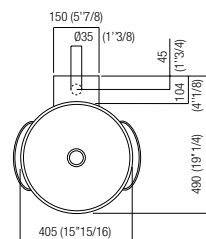

ART. / ITEM

**ACER0740N**

CAPACITÀ / CAPACITY

- lt  
- gall

PESO / WEIGHT

10 kg  
22 lb

IMBALLO / PACKAGING

46 x 47 x 32 cm  
18"1/8 x 18"4/8 x 12"5/8

PESO TOTALE / TOTAL WEIGHT

12 kg  
26 lb

**ACER0740N**

**ACER740NR**

0,00

\* h. consigliata - advised h.

**ABBINAMENTO RUBINETTERIA / TAP COMBINATION**

Rubinetteria a parete / Wall mounted tap:

**FISSAGGIO / FIXING**

Il lavabo è fissato a parete con viti e tasselli ad espansione.  
The washbasin is fixed to the wall by means of screws and wall plugs.

Distanza tra lavabo e rubinetteria  
Distance between washbasin and tap

H mm	Rubinetteria / Taps
120 (4"3/4) - 150 (5"7/8)	Fez, Memory, Suite
150 (5"7/8) - 180 (7"1/8)	Square ...C
120 (4"3/4) - 150 (5"7/8)	Square ...D
80 (3"1/8) - 120 (4"3/4)	Sen

Con sifone ad incasso .PLA0456 e AKIT0731 distanza minima tra filo superiore lavabo e centro scarico mm 260  
With concealed waste trap .PLA0456 and AKIT0731 minimum distance between upper washbasin edge and drain centre mm 260 (10"1/4)