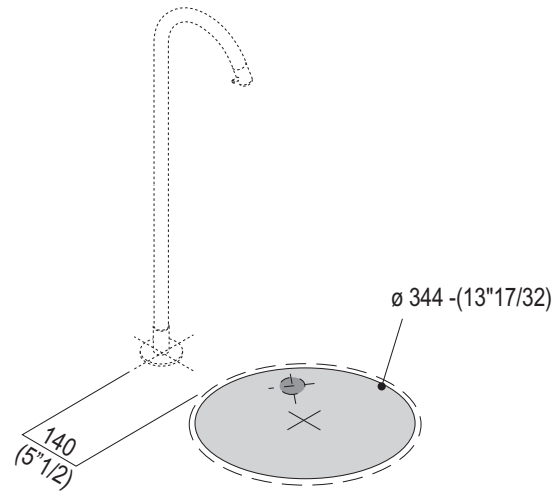

## ESPLOSO / PRE-ASSEMBLED

ø 8x50  
(5/16"x1"31/32)

(E)

# CER1062F "IN-OUT" Lavabo a colonna ad isola / Freestanding column washbasin

PARTICOLARE DEI FISSAGGI  
DETAIL OF THE FIXINGS

1

Piantana Square e Sen  
Floor mounted tap Square and Sen

Piantana Fez  
Floor mounted tap Fez

# CER1062F "IN-OUT" Lavabo a colonna ad isola / Freestanding column washbasin

2

3

4

Infilare il lavabo e regolare le staffe (E) contro la parete interna  
Insert the washbasin and regulate the angular against inside