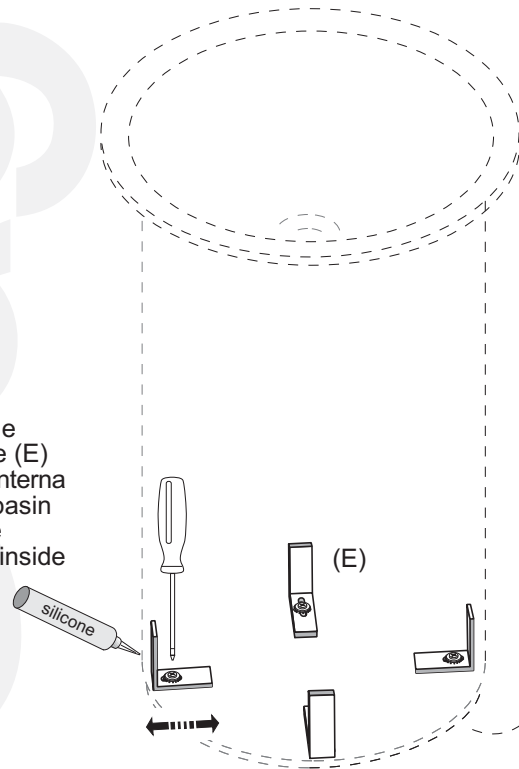

## ESPLOSO / PRE-ASSEMBLED

ø 8x50  
(5/16"x1"31/32)

(E)

# CER1062F "IN-OUT" Lavabo a colonna ad isola / Freestanding column washbasin

PARTICOLARE DEI FISSAGGI  
DETAIL OF THE FIXINGS

1

Piantana Square e Sen  
Floor mounted tap Square and Sen

Piantana Fez  
Floor mounted tap Fez

# CER1062F "IN-OUT" Lavabo a colonna ad isola / Freestanding column washbasin

2

3

4

Infilare il lavabo e regolare le staffe (E) contro la parete interna  
Insert the washbasin and regulate the angular against inside