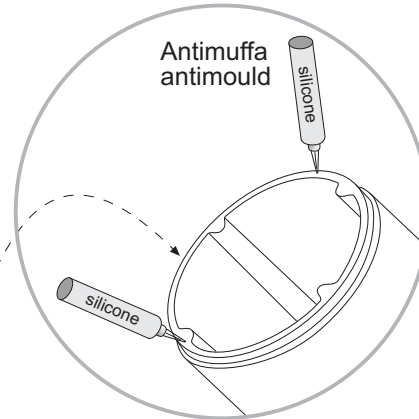

CER1062F "IN-OUT" Lavabo a colonna ad isola / Freestanding column washbasin

2

3

4

Infilare il lavabo e regolare le staffe (E) contro la parete interna
Insert the washbasin and regulate the angular against inside

5

6