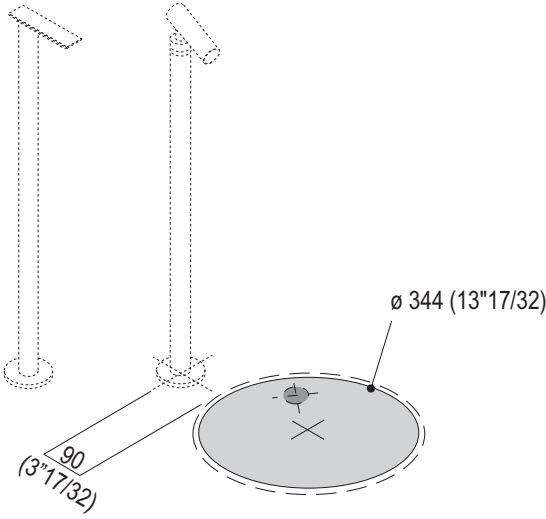

## ESPLOSO / PRE-ASSEMBLED

ø 8x50  
(5/16"x1"31/32)

(E)

# CER1062F "IN-OUT" Lavabo a colonna ad isola / Freestanding column washbasin

PARTICOLARE DEI FISSAGGI  
DETAIL OF THE FIXINGS

1

Piantana Square e Sen  
Floor mounted tap Square and Sen

Piantana Fez  
Floor mounted tap Fez

# CER1062F "IN-OUT" Lavabo a colonna ad isola / Freestanding column washbasin

2

3

4

Infilare il lavabo e regolare le staffe (E) contro la parete interna  
Insert the washbasin and regulate the angular against inside