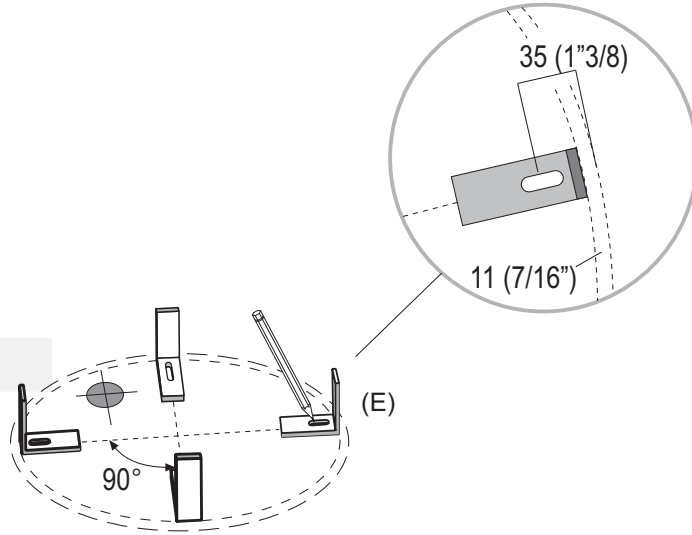

# CER1062F "IN-OUT" Lavabo a colonna ad isola / Freestanding column washbasin

PARTICOLARE DEI FISSAGGI  
DETAIL OF THE FIXINGS

1

Piantana Square e Sen  
Floor mounted tap Square and Sen

Piantana Fez  
Floor mounted tap Fez

# CER1062F "IN-OUT" Lavabo a colonna ad isola / Freestanding column washbasin

2

3

4

Infilare il lavabo e regolare le staffe (E) contro la parete interna  
Insert the washbasin and regulate the angular against inside