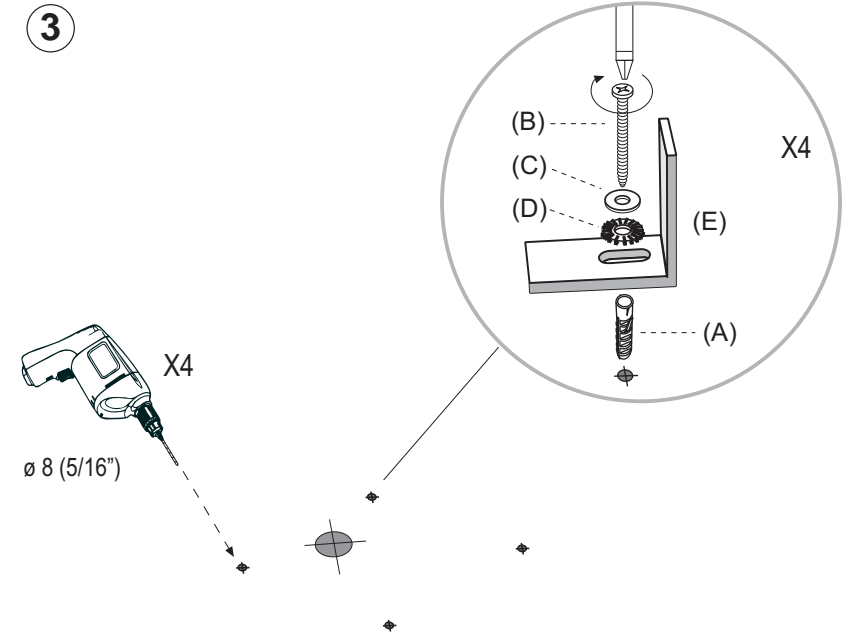

# CER1062F "IN-OUT" Lavabo a colonna ad isola / Freestanding column washbasin

PARTICOLARE DEI FISSAGGI  
DETAIL OF THE FIXINGS

1

Piantana Square e Sen  
Floor mounted tap Square and Sen

Piantana Fez  
Floor mounted tap Fez

# CER1062F "IN-OUT" Lavabo a colonna ad isola / Freestanding column washbasin

2

3

4

Infilare il lavabo e regolare le staffe (E) contro la parete interna  
Insert the washbasin and regulate the angular against inside