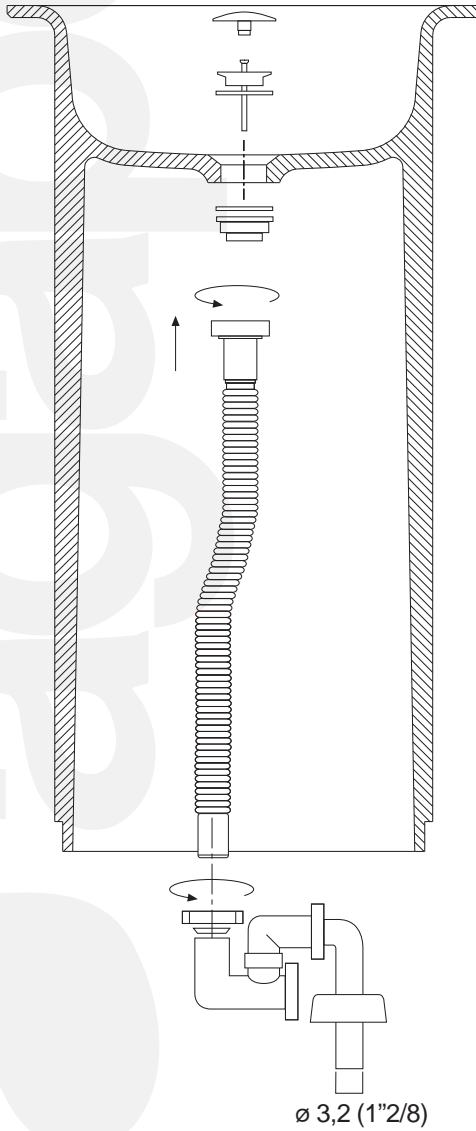

## ESPLOSO / PRE-ASSEMBLED

ø 8x50  
(5/16"x1"31/32)

(E)

# CER1062F "IN-OUT" Lavabo a colonna ad isola / Freestanding column washbasin

PARTICOLARE DEI FISSAGGI  
DETAIL OF THE FIXINGS

1

Piantana Square e Sen  
Floor mounted tap Square and Sen

Piantana Fez  
Floor mounted tap Fez

# CER1062F "IN-OUT" Lavabo a colonna ad isola / Freestanding column washbasin

2

3

4

Infilare il lavabo e regolare le staffe (E) contro la parete interna  
Insert the washbasin and regulate the angular against inside