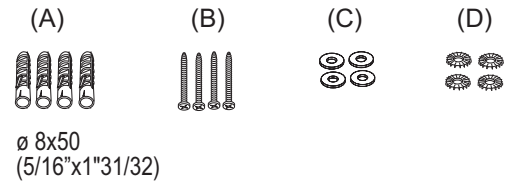

CER1062M "IN-OUT" Lavabo a colonna a parete / Wall mounted column washbasin

DATI TECNICI / TECHNICAL DATA

ESPLOSO / PRE-ASSEMBLED

STRUMENTI / TOOLS

CER1062M "IN-OUT" Lavabo a colonna a parete/ Wall mounted column washbasin

PARTICOLARE DEI FISSAGGI
DETAIL OF THE FIXINGS

Piantana Square e Sen
Floor mounted tap Square and Sen

Piantana Fez
Floor mounted tap Fez

CER1062M "IN-OUT" Lavabo a colonna a parete/ Wall mounted column washbasin