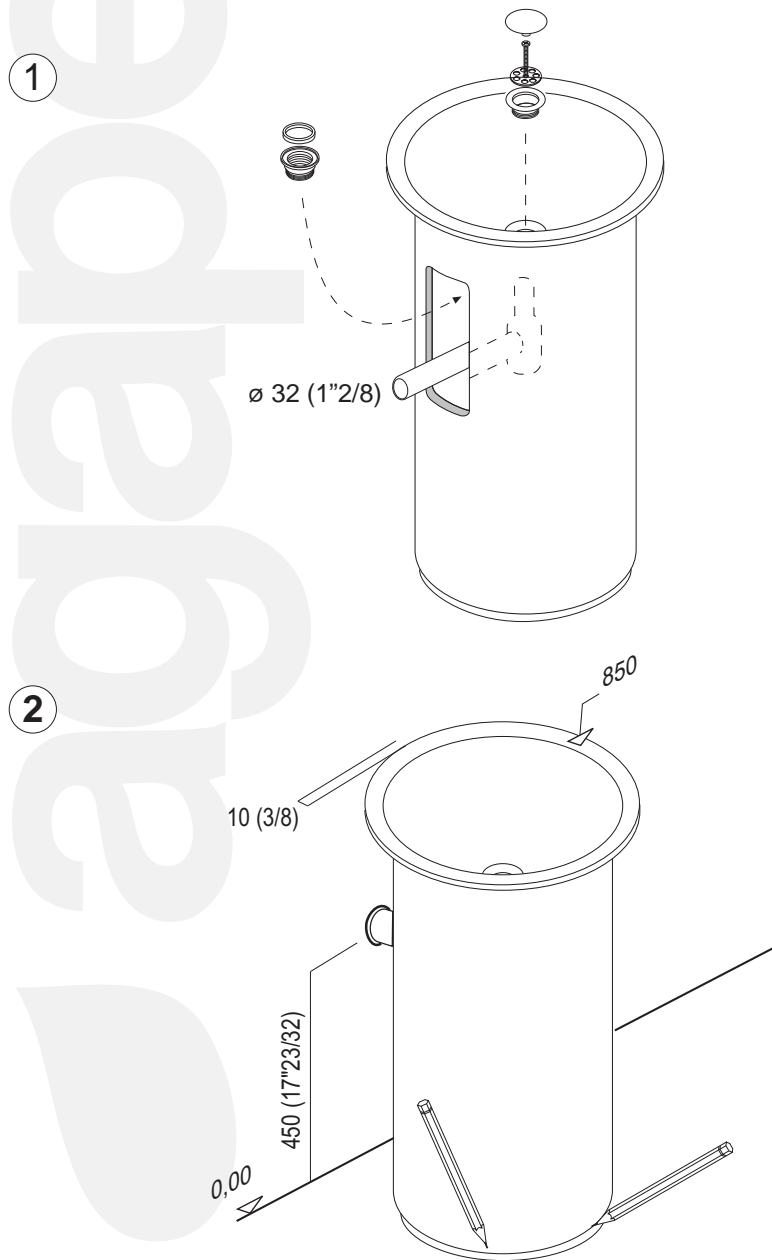

CER1062M "IN-OUT" Lavabo a colonna a parete / Wall mounted column washbasin

DATI TECNICI / TECHNICAL DATA

ESPLOSO / PRE-ASSEMBLED

STRUMENTI / TOOLS

CER1062M "IN-OUT" Lavabo a colonna a parete/ Wall mounted column washbasin

PARTICOLARE DEI FISSAGGI
DETAIL OF THE FIXINGS

Piantana Square e Sen
Floor mounted tap Square and Sen

Piantana Fez
Floor mounted tap Fez

CER1062M "IN-OUT" Lavabo a colonna a parete/ Wall mounted column washbasin