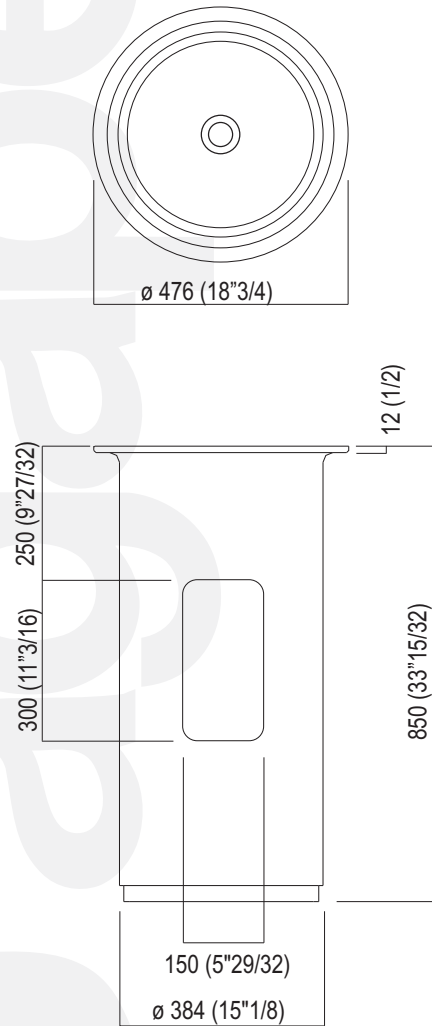

CER1062M "IN-OUT" Lavabo a colonna a parete / Wall mounted column washbasin

DATI TECNICI / TECHNICAL DATA

ESPLOSO / PRE-ASSEMBLED

STRUMENTI / TOOLS

CER1062M "IN-OUT" Lavabo a colonna a parete/ Wall mounted column washbasin

PARTICOLARE DEI FISSAGGI
DETAIL OF THE FIXINGS

Piantana Square e Sen
Floor mounted tap Square and Sen

Piantana Fez
Floor mounted tap Fez

CER1062M "IN-OUT" Lavabo a colonna a parete/ Wall mounted column washbasin