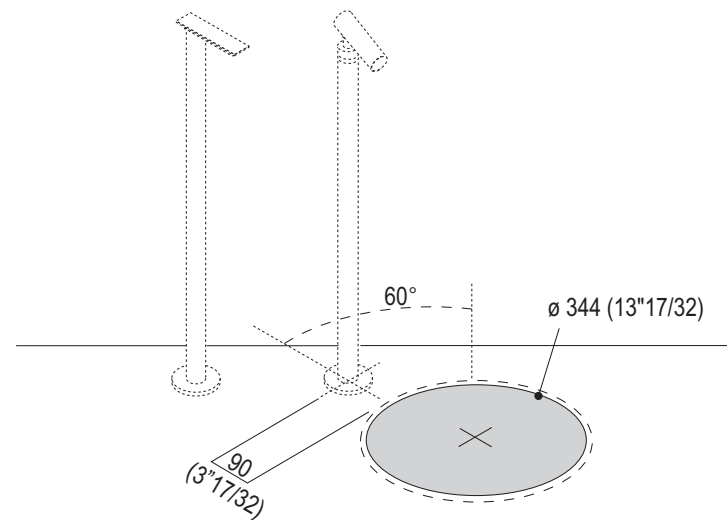

CER1062M "IN-OUT" Lavabo a colonna a parete / Wall mounted column washbasin

DATI TECNICI / TECHNICAL DATA

ESPLOSO / PRE-ASSEMBLED

STRUMENTI / TOOLS

CER1062M "IN-OUT" Lavabo a colonna a parete/ Wall mounted column washbasin

PARTICOLARE DEI FISSAGGI
DETAIL OF THE FIXINGS

Piantana Square e Sen
Floor mounted tap Square and Sen

Piantana Fez
Floor mounted tap Fez

CER1062M "IN-OUT" Lavabo a colonna a parete/ Wall mounted column washbasin