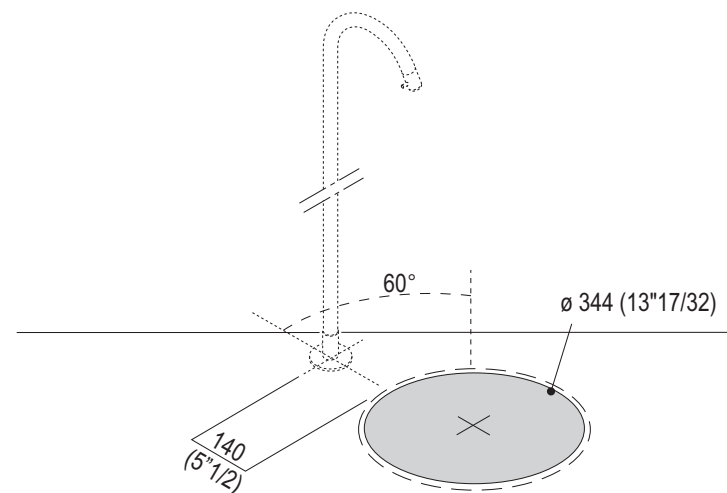

CER1062M "IN-OUT" Lavabo a colonna a parete / Wall mounted column washbasin

DATI TECNICI / TECHNICAL DATA

ESPLOSO / PRE-ASSEMBLED

STRUMENTI / TOOLS

CER1062M "IN-OUT" Lavabo a colonna a parete/ Wall mounted column washbasin

PARTICOLARE DEI FISSAGGI
DETAIL OF THE FIXINGS

Piantana Square e Sen
Floor mounted tap Square and Sen

Piantana Fez
Floor mounted tap Fez

CER1062M "IN-OUT" Lavabo a colonna a parete/ Wall mounted column washbasin