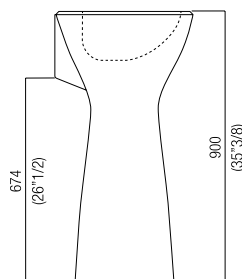

ART. / ITEM

**ACER0790**

CAPACITÀ / CAPACITY

- lt  
- gall

PESO / WEIGHT

7 kg  
15 lb

IMBALLO / PACKAGING

51 x 57 x 96 cm  
20"1/8 x 22"1/2 x 37"3/7

PESO TOTALE / TOTAL WEIGHT

10 kg  
22 lb

1:25

**ABBINAMENTO RUBINETTERIA / TAP COMBINATION**

Rubinetteria a parete / Wall mounted tap:

- FEZ ARUB12020/25, ARUB13020/25
  - MEMORY ARUB1031, ARUB1036, ARUB1087
  - SQUARE ARUB09360C/D, ARUB0931C/D, ARUB1009C/D, ARUB1023C/D, ARUB1026C/D
  - SUITE ARUB1102
- Monoforo / One-hole tap:
- FEZ ARUB100120, ARUB100150
  - MEMORY ARUB1035, ARUB1039
  - SEN ASEN0910
  - SQUARE ARUB0950
  - SUITE ARUB1100

Distanza tra lavabo e rubinetteria  
Distance between washbasin and tap

H mm	Rubinetteria / Taps
120 (4"3/4) - 150 (5"7/8)	Fez, Memory, Suite
150 (5"7/8) - 180 (7"1/8)	Square ...C
120 (4"3/4) - 150 (5"7/8)	Square ...D