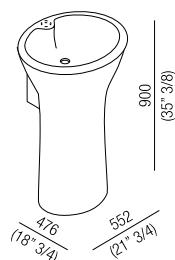

Polyethylene elliptical washbasin with column, in orange and green satin finish or in glossy lacquered white, orange, green or grey finish, with or without tap hole, without overflow, complete with fixing kit. It must be fitted with .MET0346R waste.

ART. / ITEM

**ACER0790**

CAPACITÀ / CAPACITY

- lt  
- gall

PESO / WEIGHT

7 kg  
15 lb

IMBALLO / PACKAGING

51 x 57 x 96 cm  
20"1/8 x 22"1/2 x 37"3/7

PESO TOTALE / TOTAL WEIGHT

10 kg  
22 lb

1:25

**ABBINAMENTO RUBINETTERIA / TAP COMBINATION**

Rubinetteria a parete / Wall mounted tap:

- FEZ ARUB12020/25, ARUB13020/25
  - MEMORY ARUB1031, ARUB1036, ARUB1087
  - SQUARE ARUB09360C/D, ARUB0931C/D, ARUB1009C/D, ARUB1023C/D, ARUB1026C/D
  - SUITE ARUB1102
- Monoforo / One-hole tap:
- FEZ ARUB100120, ARUB100150
  - MEMORY ARUB1035, ARUB1039
  - SEN ASEN0910
  - SQUARE ARUB0950
  - SUITE ARUB1100

Distanza tra lavabo e rubinetteria  
Distance between washbasin and tap

H mm	Rubinetteria / Taps
120 (4"3/4) - 150 (5"7/8)	Fez, Memory, Suite
150 (5"7/8) - 180 (7"1/8)	Square ...C
120 (4"3/4) - 150 (5"7/8)	Square ...D