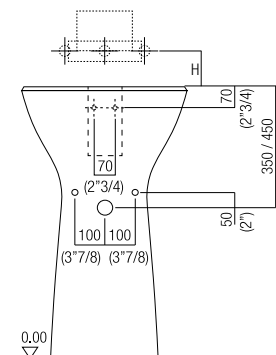

ART. / ITEM

**ACER0790**

CAPACITÀ / CAPACITY

- lt  
- gall

PESO / WEIGHT

7 kg  
15 lb

IMBALLO / PACKAGING

51 x 57 x 96 cm  
20"1/8 x 22"1/2 x 37"3/7

PESO TOTALE / TOTAL WEIGHT

10 kg  
22 lb

1:25

**ABBINAMENTO RUBINETTERIA / TAP COMBINATION**

Rubinetteria a parete / Wall mounted tap:

- FEZ ARUB12020/25, ARUB13020/25
  - MEMORY ARUB1031, ARUB1036, ARUB1087
  - SQUARE ARUB09360C/D, ARUB0931C/D, ARUB1009C/D, ARUB1023C/D, ARUB1026C/D
  - SUITE ARUB1102
- Monoforo / One-hole tap:
- FEZ ARUB100120, ARUB100150
  - MEMORY ARUB1035, ARUB1039
  - SEN ASEN0910
  - SQUARE ARUB0950
  - SUITE ARUB1100

Distanza tra lavabo e rubinetteria  
Distance between washbasin and tap

H mm	Rubinetteria / Taps
120 (4"3/4) - 150 (5"7/8)	Fez, Memory, Suite
150 (5"7/8) - 180 (7"1/8)	Square ...C
120 (4"3/4) - 150 (5"7/8)	Square ...D