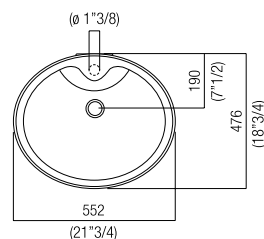

ART. / ITEM

**ACER0790**

CAPACITÀ / CAPACITY

- lt  
- gall

PESO / WEIGHT

7 kg  
15 lb

IMBALLO / PACKAGING

51 x 57 x 96 cm  
20"1/8 x 22"1/2 x 37"3/7

PESO TOTALE / TOTAL WEIGHT

10 kg  
22 lb

1:25

**ABBINAMENTO RUBINETTERIA / TAP COMBINATION**

Rubinetteria a parete / Wall mounted tap:

- FEZ ARUB12020/25, ARUB13020/25
  - MEMORY ARUB1031, ARUB1036, ARUB1087
  - SQUARE ARUB09360C/D, ARUB0931C/D, ARUB1009C/D, ARUB1023C/D, ARUB1026C/D
  - SUITE ARUB1102
- Monoforo / One-hole tap:
- FEZ ARUB100120, ARUB100150
  - MEMORY ARUB1035, ARUB1039
  - SEN ASEN0910
  - SQUARE ARUB0950
  - SUITE ARUB1100

Distanza tra lavabo e rubinetteria  
Distance between washbasin and tap

H mm	Rubinetteria / Taps
120 (4"3/4) - 150 (5"7/8)	Fez, Memory, Suite
150 (5"7/8) - 180 (7"1/8)	Square ...C
120 (4"3/4) - 150 (5"7/8)	Square ...D