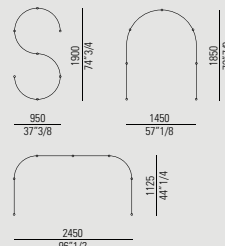

Fascia / Rail / Band / Coiffe / Lama
→ 3750 mm (147° 5 / 8)

Fascia / Rail / Band / Coiffe / Lama
→ 4500 mm (177° 1 / 8)

ADOC0364C

ADOC0365C

Fascia / Rail / Band / Coiffe / Lama
→ 5250 mm (206° 3 / 4)

Fascia / Rail / Band / Coiffe / Lama
→ 6000 mm (236° 1 / 4)

Configurazioni aperte / Open configuration / Offene Konfigurationen / Configurations ouvertes / Configuraciones abiertas

ADOC0359A

Fascia / Rail / Band / Coiffe / Lama
→ 1500 mm (61°)

ADOC0360A

ADOC0361A

ADOC0362A

Fascia / Rail / Band / Coiffe / Lama
→ 2250 mm (88° 5 / 8)

Fascia / Rail / Band / Coiffe / Lama
→ 3000 mm (118° 5 / 8)

Fascia / Rail / Band / Coiffe / Lama
→ 3750 mm (147° 5 / 8)

ADOC0363A

ADOC0364A

ADOC0365A

Fascia / Rail / Band / Coiffe / Lama
→ 4500 mm (177° 1 / 8)

Fascia / Rail / Band / Coiffe / Lama
→ 5250 mm (206° 3 / 4)

Fascia / Rail / Band / Coiffe / Lama
→ 6000 mm (236° 1 / 4)