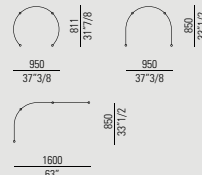

Cooper / 2007

La flessibilità di Cooper consente di realizzare le più diverse configurazioni, con la massima libertà per quanto riguarda la forma e le dimensioni. Di seguito sono rappresentate alcune fra le soluzioni possibili.

Its flexibility enables Cooper to create a vast and varied range of configurations, with absolute freedom of shape and size. The following are just some of the many possible solutions.

Die Vielseitigkeit von Cooper ermöglicht unterschiedlichste Gestaltungen mit größter Freiheit was Form und Abmessungen betrifft. Nachstehend sind einige der möglichen Lösungen abgebildet.

La flexibilité de Cooper permet de réaliser les configurations les plus variées, avec la plus grande liberté en ce qui concerne la forme et les dimensions. Quelques-unes des solutions possibles sont illustrées ci-après.

La flexibilidad de Cooper permite realizar distintas configuraciones, con la máxima libertad en lo que concierne a formas y dimensiones. A continuación se presentan algunas de las soluciones posibles.

Configurazioni / Configurations

Configurazioni chiuse / Closed configuration / Geschlossene Konfigurationen / Configurations fermées / Configuraciones cerradas

ADOC0361C

ADOC0362C

ADOC0363C

Fascia / Rail / Band / Coiffe / Lama
→ 3000 mm (118° 5 / 8)

Fascia / Rail / Band / Coiffe / Lama
→ 3750 mm (147° 5 / 8)

Fascia / Rail / Band / Coiffe / Lama
→ 4500 mm (177° 1 / 8)

ADOC0364C

ADOC0365C

Fascia / Rail / Band / Coiffe / Lama
→ 5250 mm (206° 3 / 4)

Fascia / Rail / Band / Coiffe / Lama
→ 6000 mm (236° 1 / 4)

Configurazioni aperte / Open configuration / Offene Konfigurationen / Configurations ouvertes / Configuraciones abiertas

ADOC0359A

Fascia / Rail / Band / Coiffe / Lama
→ 1500 mm (61°)

ADOC0360A

ADOC0361A

ADOC0362A