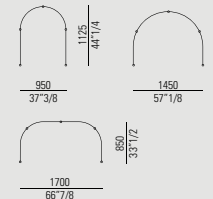

Fascia / Rail / Band / Coiffe / Lama
→ 3750 mm (147° 5 / 8)

Fascia / Rail / Band / Coiffe / Lama
→ 4500 mm (177° 1 / 8)

ADOC0364C

ADOC0365C

Fascia / Rail / Band / Coiffe / Lama
→ 5250 mm (206° 3 / 4)

Fascia / Rail / Band / Coiffe / Lama
→ 6000 mm (236° 1 / 4)

Configurazioni aperte / Open configuration / Offene Konfigurationen / Configurations ouvertes / Configuraciones abiertas

ADOC0359A

Fascia / Rail / Band / Coiffe / Lama
→ 1500 mm (61°)

ADOC0360A

ADOC0361A

ADOC0362A

Fascia / Rail / Band / Coiffe / Lama
→ 2250 mm (88° 5 / 8)

Fascia / Rail / Band / Coiffe / Lama
→ 3000 mm (118° 5 / 8)

Fascia / Rail / Band / Coiffe / Lama
→ 3750 mm (147° 5 / 8)

ADOC0363A

ADOC0364A

ADOC0365A