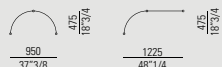

ADOC0359A

Fascia / Rail / Band / Coiffe / Lama
→ 1500 mm (61°)