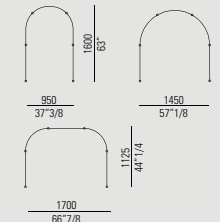

Fascia / Rail / Band / Coiffe / Lama
→ 3750 mm (147° 5 / 8)

Fascia / Rail / Band / Coiffe / Lama
→ 4500 mm (177° 1 / 8)

ADOC0364C

ADOC0365C

Fascia / Rail / Band / Coiffe / Lama
→ 5250 mm (206° 3 / 4)

Fascia / Rail / Band / Coiffe / Lama
→ 6000 mm (236° 1 / 4)

Configurazioni aperte / Open configuration / Offene Konfigurationen / Configurations ouvertes / Configuraciones abiertas

ADOC0359A

Fascia / Rail / Band / Coiffe / Lama
→ 1500 mm (61°)

ADOC0360A

ADOC0361A

ADOC0362A

Fascia / Rail / Band / Coiffe / Lama
→ 2250 mm (88° 5 / 8)

Fascia / Rail / Band / Coiffe / Lama
→ 3000 mm (118° 5 / 8)

Fascia / Rail / Band / Coiffe / Lama
→ 3750 mm (147° 5 / 8)

ADOC0363A

ADOC0364A

ADOC0365A

Fascia / Rail / Band / Coiffe / Lama
→ 4500 mm (177° 1 / 8)

Fascia / Rail / Band / Coiffe / Lama
→ 5250 mm (206° 3 / 4)

Fascia / Rail / Band / Coiffe / Lama
→ 6000 mm (236° 1 / 4)