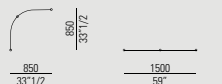

ADOC0359A

Fascia / Rail / Band / Coiffe / Lama
→ 1500 mm (61°)