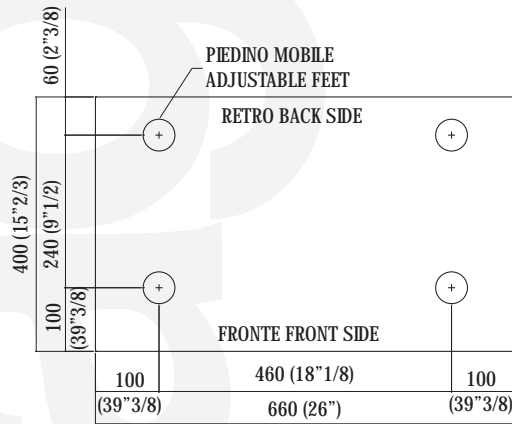

“KONTE” MOB045V/044 Contenitore verticale / Vertical storage unit

① MOB045V

② MOB044