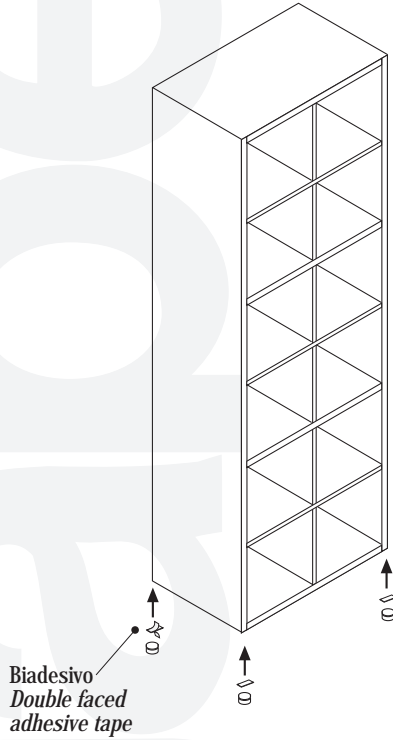

“KONTE” MOB045V/044 Contenitore verticale / Vertical storage unit

① MOB045V

② MOB044