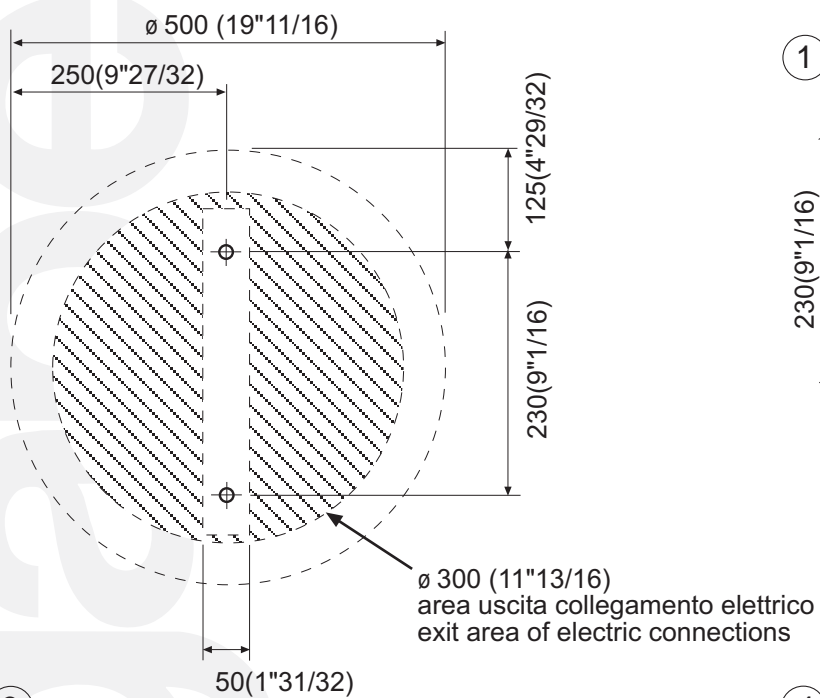

For normal cleaning use common detergents. Do not use either abrasive detergents or solvents, acids and anti limestone.

STRUMENTI /

Ø 8 (3/8")

FERRAMENTA /

Ø 8 (3/8")

5X60

A eccentrico / eccentric washer

B calamita / magnet

Tutte le misure sono in millimetri.
All measurements are in mm.

BUCATINI - ABUC0178L / ABUC0178N - Posizione fissaggi / Anchor position

Solo/Only ABUC0178L