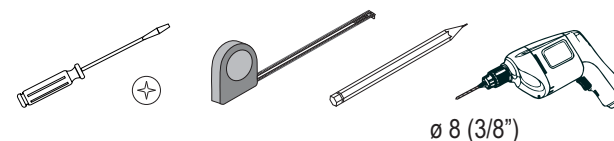

BUCATINI - ABUC0178L / ABUC0178N - Specchi / Mirror

ABUC0178L
Specchio tondo con illuminazione a LED
Circular mirror with LED lighting

ABUC0178N
Specchio tondo senza illuminazione
Circular mirror without lighting

For normal cleaning use common detergents. Do not use either abrasive detergents or solvents, acids and anti limestone.

STRUMENTI /

Ø 8 (3/8")

FERRAMENTA /

Ø 8 (3/8")

5X60

A eccentrico / eccentric washer

B calamita / magnet

Tutte le misure sono in millimetri.
All measurements are in mm.

BUCATINI - ABUC0178L / ABUC0178N - Posizione fissaggi / Anchor position

Solo/Only ABUC0178L