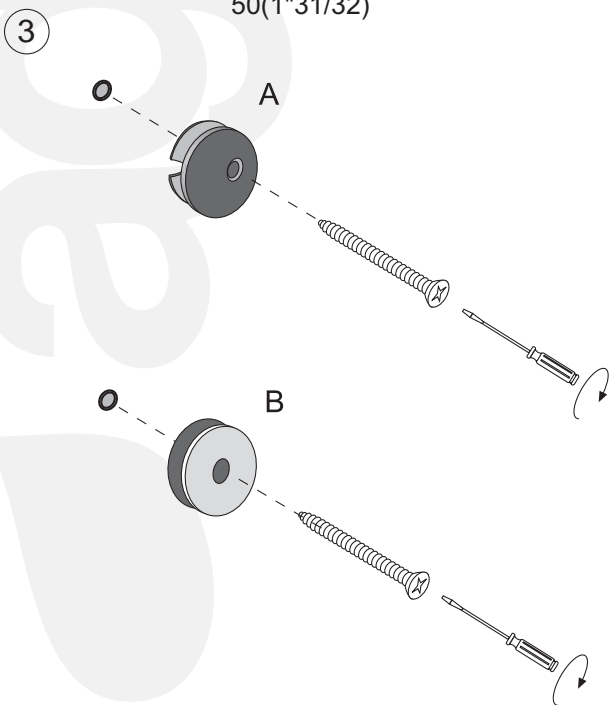

BUCATINI - ABUC0178L / ABUC0178N - Specchi / Mirror

ABUC0178L
Specchio tondo con illuminazione a LED
Circular mirror with LED lighting

ABUC0178N
Specchio tondo senza illuminazione
Circular mirror without lighting

For normal cleaning use common detergents. Do not use either abrasive detergents or solvents, acids and anti limestone.

STRUMENTI /

Ø 8 (3/8")

FERRAMENTA /

Ø 8 (3/8")

5X60

A eccentrico / eccentric washer

B calamita / magnet

Tutte le misure sono in millimetri.
All measurements are in mm.

BUCATINI - ABUC0178L / ABUC0178N - Posizione fissaggi / Anchor position

Solo/Only ABUC0178L