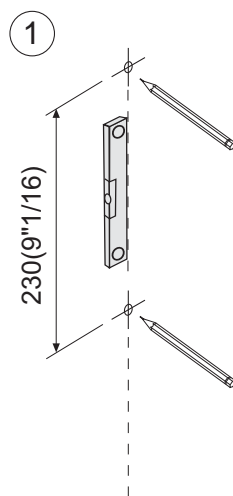

For normal cleaning use common detergents. Do not use either abrasive detergents or solvents, acids and anti limestone.

STRUMENTI /

Ø 8 (3/8")

FERRAMENTA /

Ø 8 (3/8")

5X60

A eccentrico / eccentric washer

B calamita / magnet

Tutte le misure sono in millimetri.
All measurements are in mm.

BUCATINI - ABUC0178L / ABUC0178N - Posizione fissaggi / Anchor position

Solo/Only ABUC0178L