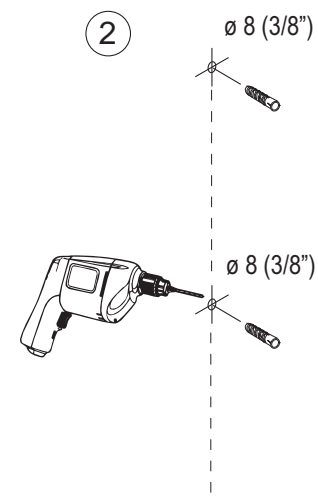

For normal cleaning use common detergents. Do not use either abrasive detergents or solvents, acids and anti limestone.

STRUMENTI /

Ø 8 (3/8")

FERRAMENTA /

Ø 8 (3/8")

5X60

A eccentrico / eccentric washer

B calamita / magnet

Tutte le misure sono in millimetri.
All measurements are in mm.

BUCATINI - ABUC0178L / ABUC0178N - Posizione fissaggi / Anchor position

Solo/Only ABUC0178L