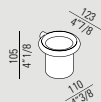

AOLC0833S

Porta salviette / Towel holder / Handtuchhalter / Porte-serviettes / Toallero

AOLC0815S

AOLC0816S

AOLC0817S

AOLC0881S

AOLC0840S

AOLC0818S