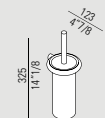

AOLC0846S

Porta scopino / Toilet brush holder / Toilettenbürste / Porte-balai WC / Porta escobilla