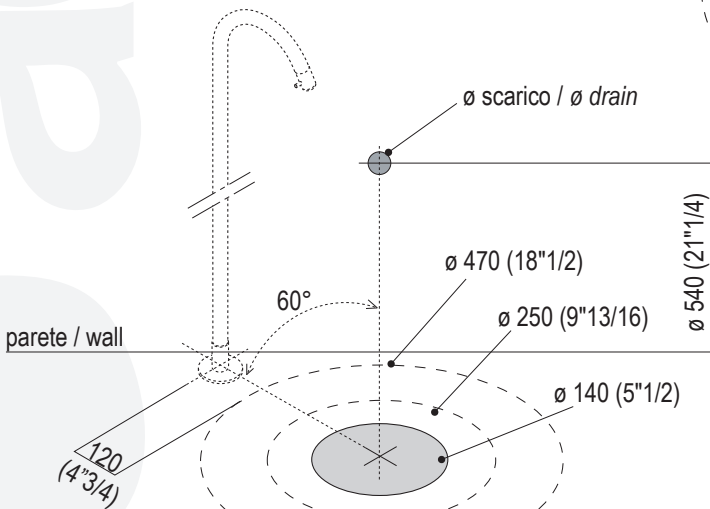

1 QUOTE IMPORTANTI PER L'INSTALLAZIONE / IMPORTANT MEASURES FOR MOUNTING

FERRAMENTA/ TOOLS

STRUMENTI / TOOLS

ACER1081MZ "BIJHON 1" cristalplant bianco - Lavabo a colonna a parete / wall mounted column washbasin

Istruzioni di montaggio / Assembly Instructions

② Piantana Square e Sen
Floor mounted tap Square and Sen

Piantana Fez
Floor mounted tap Fez

③

④

⑤

ACER1081MZ "BIJHON 1" cristalplant bianco - Lavabo a colonna a parete / wall mounted column washbasin