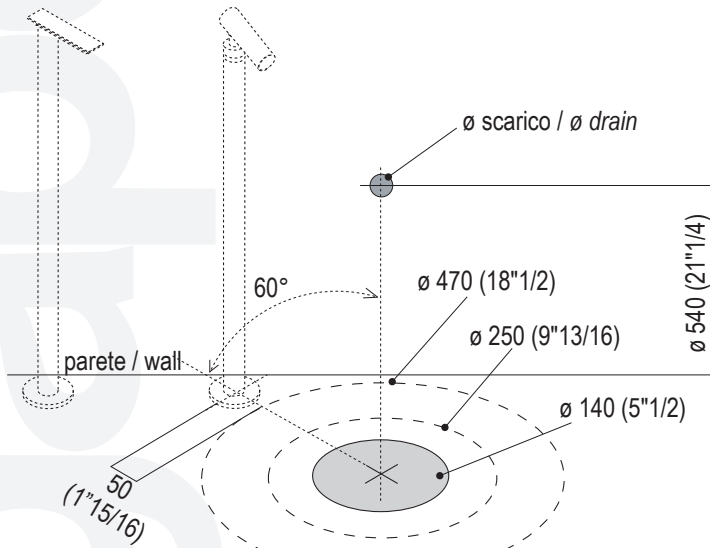

1 QUOTE IMPORTANTI PER L'INSTALLAZIONE / IMPORTANT MEASURES FOR MOUNTING

FERRAMENTA/ TOOLS

STRUMENTI / TOOLS

ACER1081MZ "BIJHON 1" cristalplant bianco - Lavabo a colonna a parete / wall mounted column washbasin

Istruzioni di montaggio / Assembly Instructions

② Piantana Square e Sen
Floor mounted tap Square and Sen

Piantana Fez
Floor mounted tap Fez

③

④

⑤

ACER1081MZ "BIJHON 1" cristalplant bianco - Lavabo a colonna a parete / wall mounted column washbasin