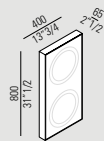

design Benedini Associati

A4X4284_

Finiture / Finishes

079

4x4