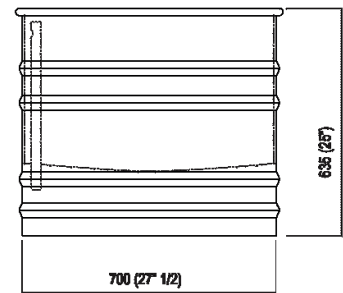

-  Stainless steel

Oval bathtub in stainless steel painted white (RAL9003) with dark grey (RAL7021) or light grey (RAL7044) exterior. With external overflow system painted white. Available in two measures: Vieques (cm 171, h cm 62,5 - 67" 3/8, h 24" 5/8) and Vieques XS (cm 155, h cm 67,5 - 59" 1/2, h 26" 5/8). Backrest and shelf in iroko wood available as accessories, to be installed on bathtub edge. The two-coloured model can be made in a colour chosen by the client, price to be calculated. Both version complete with trap .MET0433WU with white cap.

Height:	63.5 cm	25" inches
Length:	171 cm	67" 3/8 inches
Weight:	85 kg	187 lbs
Depth:	72.6 cm	28" 5/8 inches
Capacity:	370 l	98 gal
Packaging:	87 x 185 x 70 cm	34" 2/8 x 72" 7/8 x 27" 4/8 inches
Total weight:	115 kg	254 lbs

**Main dimensions**

**Drain pipe position**