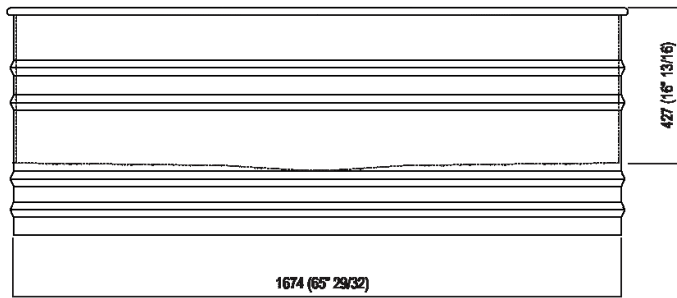

Bathtub  
 AVAS0911E\_

design Patricia Urquiola, 2018

Freestanding washbasin in stainless steel for an ideal featuring in out ambiances.

**Finishes**

-  White/dark grey
-  White/light grey
-  White

**Materials**

-  Stainless steel

Oval bathtub in stainless steel painted white (RAL9003) with dark grey (RAL7021) or light grey (RAL7044) exterior. With external overflow system painted white. Available in two measures: Vieques (cm 171, h cm 62,5 - 67" 3/8, h 24" 5/8) and Vieques XS (cm 155, h cm 67,5 - 59" 1/2, h 26" 5/8). Backrest and shelf in iroko wood available as accessories, to be installed on bathtub edge. The two-coloured model can be made in a colour chosen by the client, price to be calculated. Both version complete with trap .MET0433WU with white cap.

Height:	63.5 cm	25" inches
Length:	171 cm	67" 3/8 inches
Weight:	85 kg	187 lbs
Depth:	72.6 cm	28" 5/8 inches
Capacity:	370 l	98 gal
Packaging:	87 x 185 x 70 cm	34" 2/8 x 72" 7/8 x 27" 4/8 inches
Total weight:	115 kg	254 lbs

**Main dimensions**

**Drain pipe position**