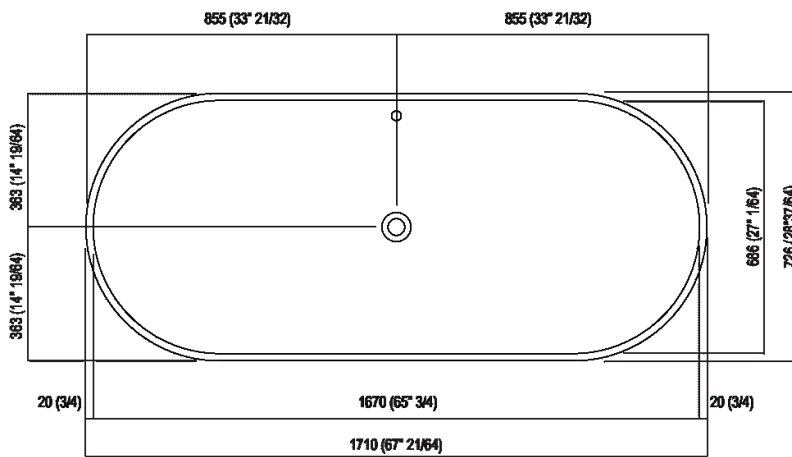

Bathtub  
 AVAS0911E\_

design Patricia Urquiola, 2018

Freestanding washbasin in stainless steel for an ideal featuring in out ambiances.

**Finishes**

-  White/dark grey
-  White/light grey
-  White

**Materials**

-  Stainless steel

Oval bathtub in stainless steel painted white (RAL9003) with dark grey (RAL7021) or light grey (RAL7044) exterior. With external overflow system painted white. Available in two measures: Vieques (cm 171, h cm 62,5 - 67" 3/8, h 24" 5/8) and Vieques XS (cm 155, h cm 67,5 - 59" 1/2, h 26" 5/8). Backrest and shelf in iroko wood available as accessories, to be installed on bathtub edge. The two-coloured model can be made in a colour chosen by the client, price to be calculated. Both version complete with trap .MET0433WU with white cap.

Height:	63.5 cm	25" inches
Length:	171 cm	67" 3/8 inches
Weight:	85 kg	187 lbs
Depth:	72.6 cm	28" 5/8 inches
Capacity:	370 l	98 gal
Packaging:	87 x 185 x 70 cm	34" 2/8 x 72" 7/8 x 27" 4/8 inches
Total weight:	115 kg	254 lbs

**Main dimensions**

**Drain pipe position**