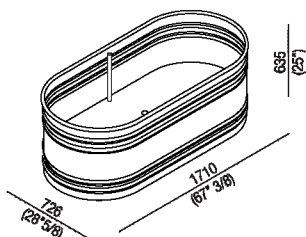

Bathtub
AVAS0911E_

design Patricia Urquiola, 2018

Freestanding washbasin in stainless steel for an ideal featuring in out ambiances.

Finishes

- White/dark grey
- White/light grey
- White

Materials

- Stainless steel

Oval bathtub in stainless steel painted white (RAL9003) with dark grey (RAL7021) or light grey (RAL7044) exterior. With external overflow system painted white. Available in two measures: Vieques (cm 171, h cm 62,5 - 67" 3/8, h 24" 5/8) and Vieques XS (cm 155, h cm 67,5 - 59" 1/2, h 26" 5/8). Backrest and shelf in iroko wood available as accessories, to be installed on bathtub edge. The two-coloured model can be made in a colour chosen by the client, price to be calculated. Both version complete with trap .MET0433WU with white cap.

Height:	63.5 cm	25" inches
Length:	171 cm	67" 3/8 inches
Weight:	85 kg	187 lbs
Depth:	72.6 cm	28" 5/8 inches
Capacity:	370 l	98 gal
Packaging:	87 x 185 x 70 cm	34" 2/8 x 72" 7/8 x 27" 4/8 inches
Total weight:	115 kg	254 lbs