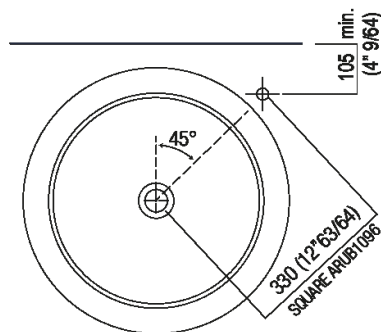

Height:	90 cm	35" 3/8 inches
Diameter:	54.5 cm	21" 1/2 inches
Weight:	95 kg	209 lbs
Packaging:	55 x 48 x 28 cm	21" 5/8 x 26" 6/8 x 31" 4/8 inches
Total weight:	115 kg	254 lbs

Note: The washbasin can be delivered also in stone or marble types on demand, price to be calculated and prior technical verification.

Finishes

Petit Granit

Materials

Marble

Main dimensions

Installation notes: wall mounted tap

Scarico per sifone a bottiglia
Drain for bottle trap

Installation notes: floor-mounted tap

Scarico per sifone a bottiglia
Drain for bottle trap

Tap position, recommended height