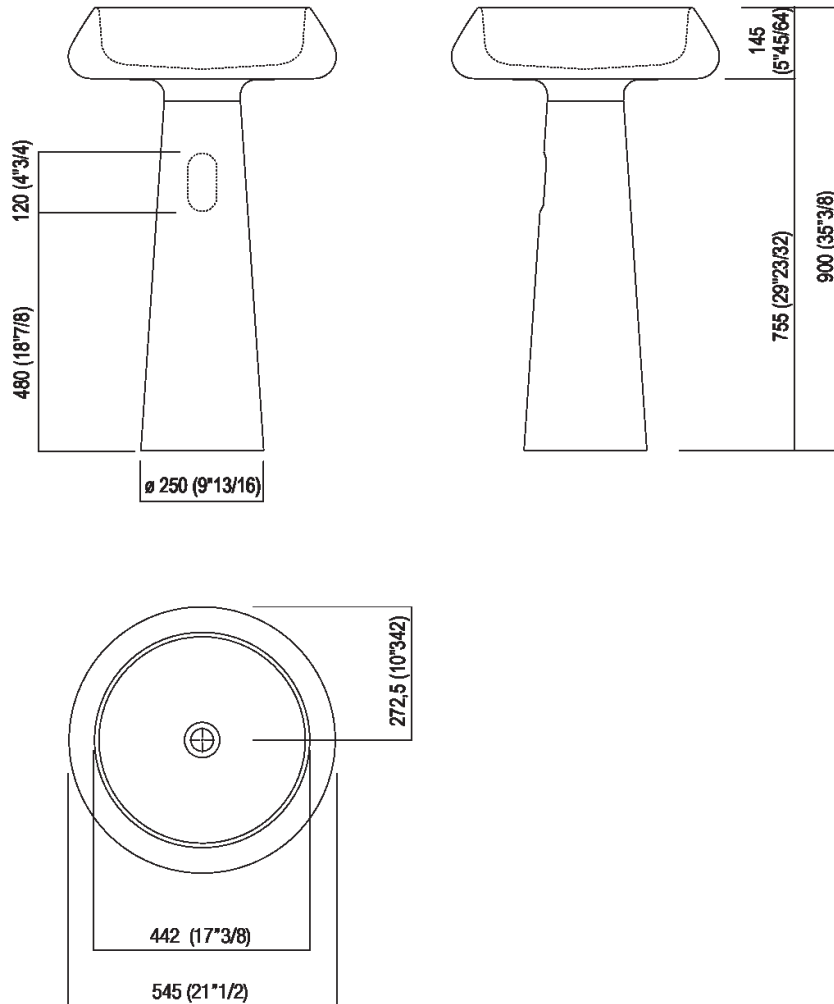

Column washbasin designed for wall drainage
 ACER1082EMPG

design Angelo Mangiarotti, 1970

Free-standing washbasin for outdoor in Petit Granit marble.

Washbasin in Petit Granit marble, with cylindric basin and pedestal, without tap hole and without overflow, fixing kit included. The wall-mounted version is furnished with a rear slot for water connections and waste with cap in the same washbasin's finish (.MET0563).

Height:	90 cm	35" 3/8 inches
Diameter:	54.5 cm	21" 1/2 inches
Weight:	95 kg	209 lbs
Packaging:	55 x 48 x 28 cm	21" 5/8 x 26" 6/8 x 31" 4/8 inches
Total weight:	115 kg	254 lbs

Note: The washbasin can be delivered also in stone or marble types on demand, price to be calculated and prior technical verification.

Finishes

Petit Granit

Materials

Marble

Main dimensions

Installation notes: wall mounted tap

Scarico per sifone a bottiglia
Drain for bottle trap

Installation notes: floor-mounted tap

Scarico per sifone a bottiglia
Drain for bottle trap

Tap position, recommended height