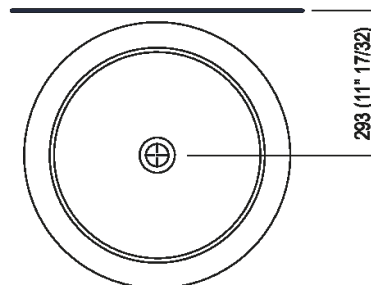

Height:	90 cm	35" 3/8 inches
Diameter:	54.5 cm	21" 1/2 inches
Weight:	95 kg	209 lbs
Packaging:	55 x 48 x 28 cm	21" 5/8 x 26" 6/8 x 31" 4/8 inches
Total weight:	115 kg	254 lbs

Note: The washbasin can be delivered also in stone or marble types on demand, price to be calculated and prior technical verification.

Finishes

Petit Granit

Materials

Marble

Main dimensions

Installation notes: wall mounted tap

Scarico per sifone a bottiglia
Drain for bottle trap

Installation notes: floor-mounted tap

Scarico per sifone a bottiglia
Drain for bottle trap

Tap position, recommended height