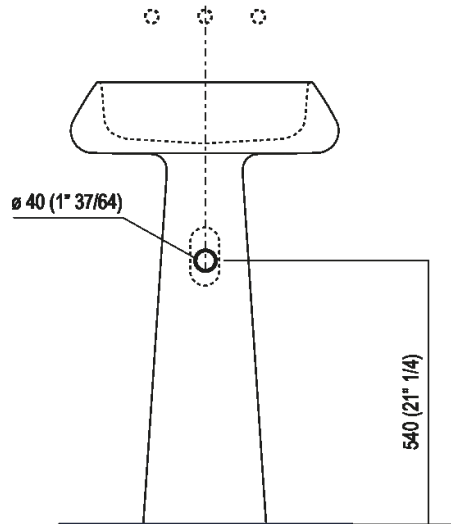

Height:	90 cm	35" 3/8 inches
Diameter:	54.5 cm	21" 1/2 inches
Weight:	95 kg	209 lbs
Packaging:	55 x 48 x 28 cm	21" 5/8 x 26" 6/8 x 31" 4/8 inches
Total weight:	115 kg	254 lbs

Note: The washbasin can be delivered also in stone or marble types on demand, price to be calculated and prior technical verification.

Finishes

Petit Granit

Materials

Marble

Main dimensions

Installation notes: wall mounted tap

Scarico per sifone a bottiglia
Drain for bottle trap

Installation notes: floor-mounted tap

Scarico per sifone a bottiglia
Drain for bottle trap

Tap position, recommended height