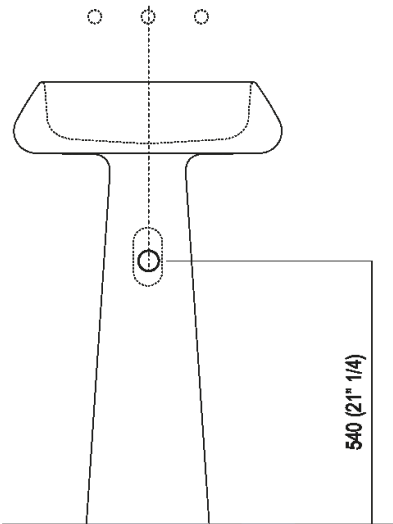

Height:	90 cm	35" 3/8 inches
Diameter:	54.5 cm	21" 1/2 inches
Weight:	95 kg	209 lbs
Packaging:	55 x 48 x 28 cm	21" 5/8 x 26" 6/8 x 31" 4/8 inches
Total weight:	115 kg	254 lbs

Note: The washbasin can be delivered also in stone or marble types on demand, price to be calculated and prior technical verification.

Finishes

Petit Granit

Materials

Marble

Main dimensions

Installation notes: wall mounted tap

Scarico per sifone a bottiglia
Drain for bottle trap

Installation notes: floor-mounted tap

Scarico per sifone a bottiglia
Drain for bottle trap

Tap position, recommended height