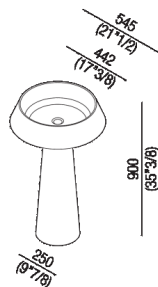

Column washbasin designed for wall drainage
 ACER1082EMPG

design Angelo Mangiarotti, 1970

Free-standing washbasin for outdoor in Petit Granit marble.

Washbasin in Petit Granit marble, with cylindric basin and pedestal, without tap hole and without overflow, fixing kit included. The wall-mounted version is furnished with a rear slot for water connections and waste with cap in the same washbasin's finish (.MET0563).

Height:	90 cm	35" 3/8 inches
Diameter:	54.5 cm	21" 1/2 inches
Weight:	95 kg	209 lbs
Packaging:	55 x 48 x 28 cm	21" 5/8 x 26" 6/8 x 31" 4/8 inches
Total weight:	115 kg	254 lbs

Note: The washbasin can be delivered also in stone or marble types on demand, price to be calculated and prior technical verification.

Finishes

Petit Granit

Materials

Marble

Main dimensions

Installation notes: wall mounted tap

Scarico per sifone a bottiglia
Drain for bottle trap

Installation notes: floor-mounted tap

Scarico per sifone a bottiglia
Drain for bottle trap

Tap position, recommended height