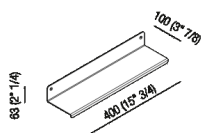

Shelf 40 cm (15" 3/4)
 AMC20920_

design Konstantin Grcic, 2018

Shelves made of stainless steel suitable for outdoor ambiances.

Finishes

-  Polished
-  Satin finish
-  Matt black painted

Materials

-  Stainless steel

Shelf realized in polished stainless steel, satin with polished edges or with opaque black finish (RAL9005).

Height:	6.3 cm	2" 1/4 inches
Length:	40 cm	15" 3/4 inches
Depth:	10 cm	3" 7/8 inches

Note: Fixing kit included. Accessories are wall mounted by means of screws and wall plugs. Minimum order quantity: 4 pieces for any combination of item and finish. For smaller quantities, add 20% surcharge.

Main dimensions