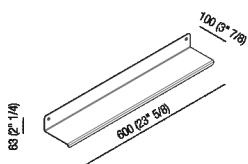

Shelf 60 cm (23" 5/8)

AMC20921_

design Konstantin Grcic, 2018

Shelves made of stainless steel suitable for outdoor ambiances.

Finishes

Matt black painted

Polished

Satin finish

Materials

Stainless steel

Shelf realized in polished stainless steel, satin with polished edges or with opaque black finish (RAL9005).

| | | |
|---------|--------|----------------|
| Height: | 6.3 cm | 2" 1/4 inches |
| Length: | 60 cm | 23" 5/8 inches |
| Depth: | 10 cm | 3" 7/8 inches |