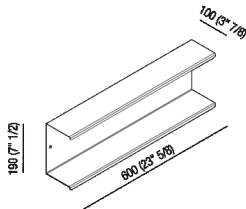

Double shelf 60 cm (23'' 5/8)

AMC20924_

design Konstantin Grcic, 2018

Shelves made of stainless steel suitable for outdoor ambiances.

Finishes

-  Matt black painted
-  Polished
-  Satin finish

Materials

-  Stainless steel

Double shelf realized in polished stainless steel, satin with polished edges or with opaque black finish (RAL9005).

Height:	190 cm	7'' 1/2 inches
Length:	60 cm	23'' 5/8 inches
Depth:	100 cm	3'' 7/8 inches

Main dimensions