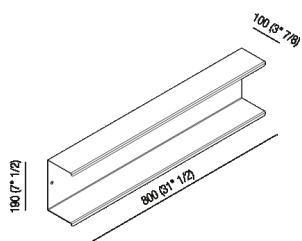

Double shelf 80 cm (31" 1/2)
 AMC20925_

design Konstantin Grcic, 2018

Shelves made of stainless steel suitable for outdoor ambiances.

Finishes

-  Matt black painted
-  Polished
-  Satin finish

Materials

-  Stainless steel

Double shelf realized in polished stainless steel, satin with polished edges or with opaque black finish (RAL9005).

Height:	19 cm	7" 1/2 inches
Length:	80 cm	31" 1/2 inches
Depth:	10 cm	3" 7/8 inches

Note: Fixing kit included. Accessories are wall mounted by means of screws and wall plugs. Minimum order quantity: 4 pieces for any combination of item and finish. For smaller quantities, add 20% surcharge.

Main dimensions