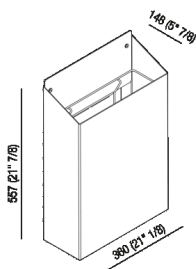

Wastepaper basket
AMC20938_

design Konstantin Grcic, 2018

Wastepaper basket made of stainless steel
for outdoor featuring.