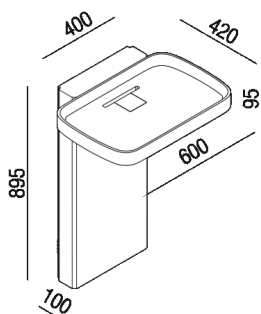

Washbasin support column h 825 mm (32" 31/64)

ACER092\_+ACER096\_+AKIT094C

design Diego Vencato, Marco Merendi, 2018

Collection produced in Cementoskin® (coloured cement paste), resistant to any kind of dirt with a natural, velvety surface, available in different colours; the elements in the collection can be installed indoors and outdoors. The column which supports the washbasin is fitted with indents on the rear which allow customization of tap. The column and washbasin are fixed to the wall using the dedicated (AKIT094C). There is no free-standing version available.

Height:	89.5 cm	35" 15/64 inches
Width:	40 cm	15" 3/4 inches
Weight:	20 kg	44 lbs
Depth:	10 cm	3" 15/16 inches
Packaging:	57 x 160 x 30 cm	22" 4/8 x 63" x 11" 6/8 inches
Total weight:	47 kg	104 lbs

**Finishes**

-  Brick red
-  Coffee
-  Dark grey
-  Green
-  Light grey

**Materials**

-  Cementoskin®

---

Main dimensions

Main dimensions: rear view