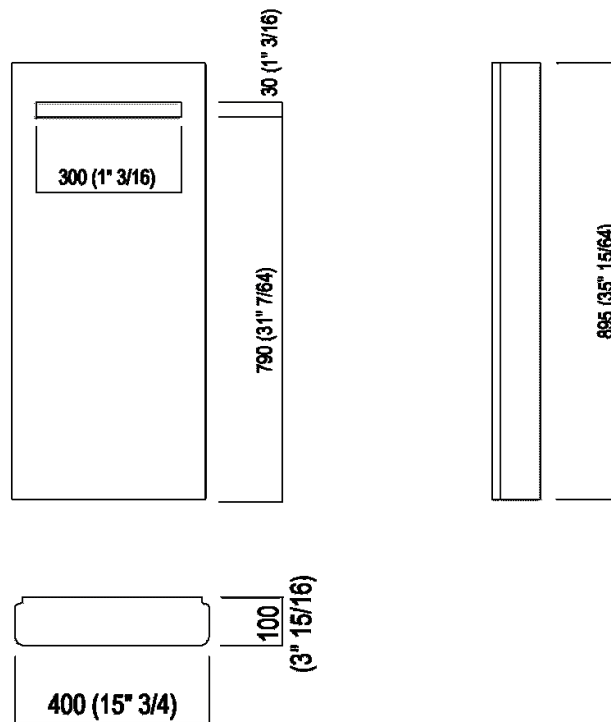

Washbasin support column h 825 mm (32" 31/64)

ACER092\_+ACER096\_+AKIT094C

design Diego Vencato, Marco Merendi, 2018

Collection produced in Cementoskin® (coloured cement paste), resistant to any kind of dirt with a natural, velvety surface, available in different colours; the elements in the collection can be installed indoors and outdoors. The column which supports the washbasin is fitted with indents on the rear which allow customization of tap. The column and washbasin are fixed to the wall using the dedicated (AKIT094C). There is no free-standing version available.

Height:	89.5 cm	35" 15/64 inches
Width:	40 cm	15" 3/4 inches
Weight:	20 kg	44 lbs
Depth:	10 cm	3" 15/16 inches
Packaging:	57 x 160 x 30 cm	22" 4/8 x 63" x 11" 6/8 inches
Total weight:	47 kg	104 lbs

**Finishes**

-  Brick red
-  Coffee
-  Dark grey
-  Green
-  Light grey

**Materials**

-  Cementoskin®

---

Main dimensions

Main dimensions: rear view