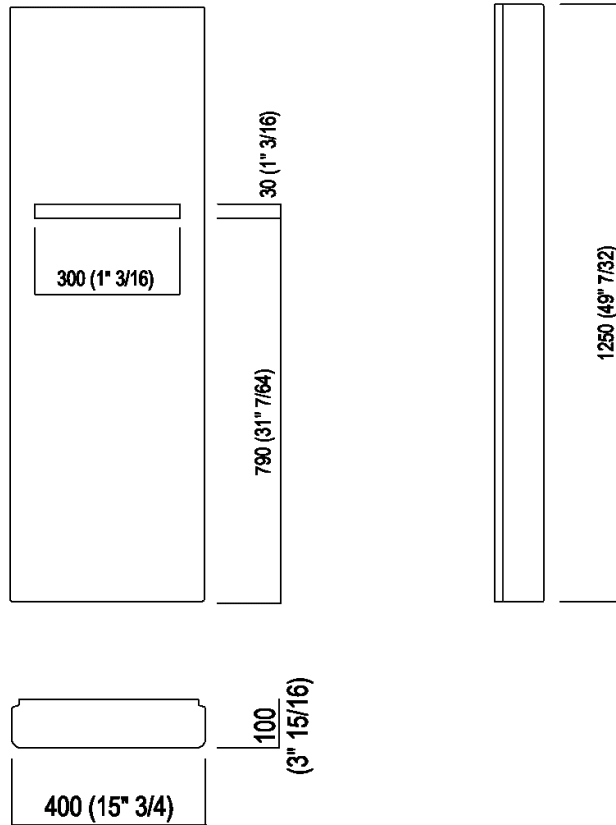

Washbasin support column h 1250 mm (49" 7/32)

ACER092_ + ACER095 _ + AKIT094C

design Diego Vencato, Marco Merendi, 2018

Finishes

-  Brick red
-  Coffee
-  Dark grey
-  Green
-  Light grey

Materials

-  Cementoskin®

Collection produced in Cementoskin® (coloured cement paste), resistant to any kind of dirt with a natural, velvety surface, available in different colours; the elements in the collection can be installed indoors and outdoors. The column which supports the washbasin is fitted with indents on the rear which allow customization of tap. The column and washbasin are fixed to the wall using the dedicated (AKIT094C). There is no free-standing version available.

Height:	125 cm	49" 7/32 inches
Width:	40 cm	15" 3/4 inches
Weight:	28 kg	62 lbs
Depth:	10 cm	3" 15/16 inches
Packaging:	57 x 160 x 30 cm	22" 4/8 x 63" x 11" 6/8 inches
Total weight:	55 kg	121 lbs

Main dimensions

Main dimensions: rear view