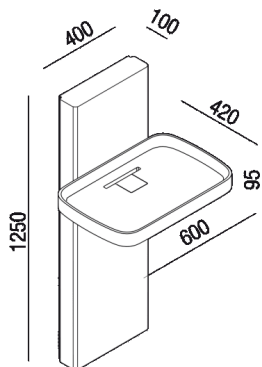

Washbasin support column h 1250 mm (49" 7/32)

ACER092_ + ACER095 _ + AKIT094C

design Diego Vencato, Marco Merendi, 2018

Finishes

-  Brick red
-  Coffee
-  Dark grey
-  Green
-  Light grey

Materials

-  Cementoskin®

Collection produced in Cementoskin® (coloured cement paste), resistant to any kind of dirt with a natural, velvety surface, available in different colours; the elements in the collection can be installed indoors and outdoors. The column which supports the washbasin is fitted with indents on the rear which allow customization of tap. The column and washbasin are fixed to the wall using the dedicated (AKIT094C). There is no free-standing version available.

Height:	125 cm	49" 7/32 inches
Width:	40 cm	15" 3/4 inches
Weight:	28 kg	62 lbs
Depth:	10 cm	3" 15/16 inches
Packaging:	57 x 160 x 30 cm	22" 4/8 x 63" x 11" 6/8 inches
Total weight:	55 kg	121 lbs

Main dimensions

Main dimensions: rear view