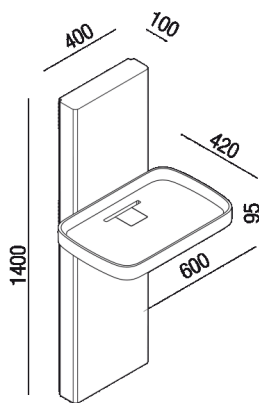

Washbasin support column h 1400 mm (55" 1/8)

ACER092\_ + ACER094 \_ + AKIT094C

design Diego Vencato, Marco Merendi, 2018

**Finishes**

-  Brick red
-  Coffee
-  Dark grey
-  Green
-  Light grey

**Materials**

-  Cementoskin®

Collection produced in Cementoskin® (coloured cement paste), resistant to any kind of dirt with a natural, velvety surface, available in different colours; the elements in the collection can be installed indoors and outdoors. The column which supports the washbasin is fitted with indents on the rear which allow customization of tap. The column and washbasin are fixed to the wall using the dedicated (AKIT094C). There is no free-standing version available.

Height:	140 cm	55" 1/8 inches
Length:	40 cm	15" 3/4 inches
Weight:	35 kg	77 lbs
Depth:	10 cm	3" 15/16 inches
Packaging:	50 x 160 x 30 cm	22"4/8 x 63" x 11"6/8 inches
Total weight:	62 kg	137 lbs

Main dimensions

**Main dimensions: rear view**