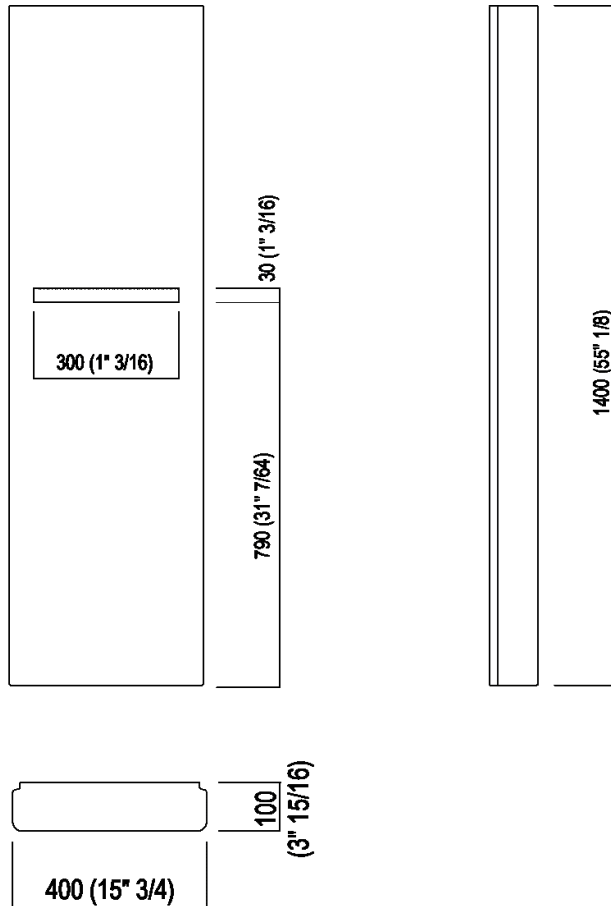

Washbasin support column h 1400 mm (55" 1/8)

ACER092\_ + ACER094 \_ + AKIT094C

design Diego Vencato, Marco Merendi, 2018

**Finishes**

-  Brick red
-  Coffee
-  Dark grey
-  Green
-  Light grey

**Materials**

Height:	140 cm	55" 1/8 inches
Length:	40 cm	15" 3/4 inches
Weight:	35 kg	77 lbs
Depth:	10 cm	3" 15/16 inches
Packaging:	50 x 160 x 30 cm	22"4/8 x 63" x 11"6/8 inches
Total weight:	62 kg	137 lbs

Main dimensions

**Main dimensions: rear view**