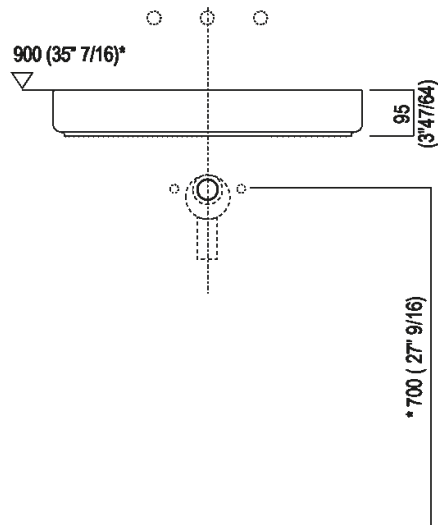

Height:	9.5 cm	3" 47/64 inches
Length:	64 cm	25" 13/64 inches
Weight:	18 kg	40 lbs
Depth:	42 cm	16" 17/32 inches
Packaging:	52 x 74 x 15 cm	20" 4/8 x 29" 1/8 x 5" 7/8 inches
Total weight:	25 kg	55 lbs

Main dimensions

Installation notes

Scarico per sifone ad incasso e a bottiglia
Drain for concealed waste trap and bottle trap

*h.consigliata / advised h.

Installation notes: on countertop to be resede on cabinets

*h.consigliata / advised h.

Installation notes: on casing H 40 cm Lato

Scarico per sifone a bottiglia
Drain for bottle trap

*h.consigliata / advised h.

Installation notes: on casing H 20 cm Lato

Scarico per sifone a bottiglia
Drain for bottle trap

PIANO cm 50 / COUNTERTOP cm 50

Posizione standard per rubinetto su piano
 Standard position for top mounted tap

Posizione standard per rubinetto a parete
 Standard position for wall mounted tap

Posizione speciale per rubinetto Sen a parete e Square con bocca curva
 Special position for wall mounted tap Sen and Square white curved spout