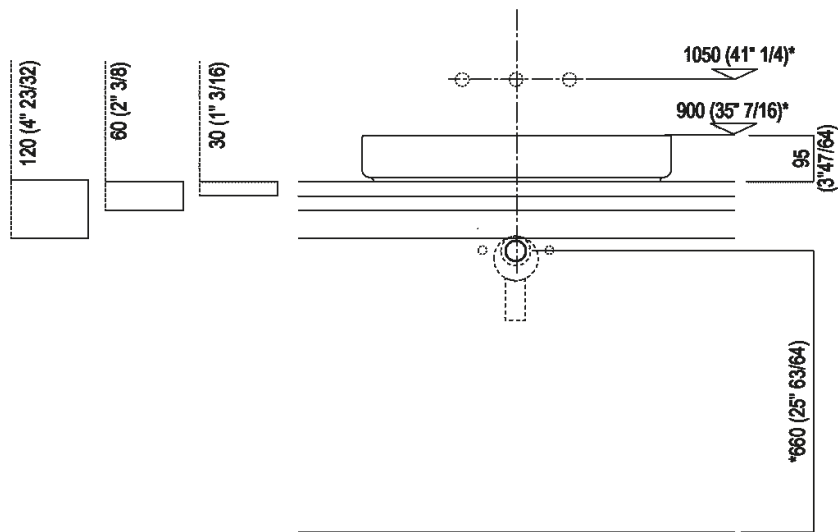

Installation notes: on self-bearing countertop

Scarico per sifone a bottiglia e ad incasso
Drain for bottle trap and concealed waste trap

*h.consigliata / advised h.