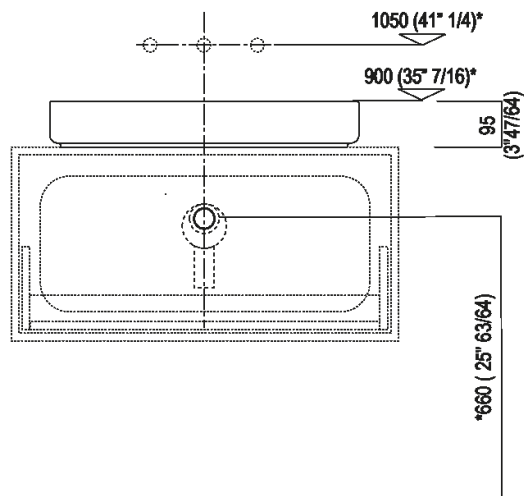

Height:	9.5 cm	3" 47/64 inches
Length:	64 cm	25" 13/64 inches
Weight:	18 kg	40 lbs
Depth:	42 cm	16" 17/32 inches
Packaging:	52 x 74 x 15 cm	20" 4/8 x 29" 1/8 x 5" 7/8 inches
Total weight:	25 kg	55 lbs

Scarico per sifone a bottiglia
 Drain for bottle trap

*h.consigliata / advised h.

Installation notes: on self-bearing countertop

Scarico per sifone a bottiglia e ad incasso
 Drain for bottle trap and concealed waste trap

*h.consigliata / advised h.

Installation notes: on casing H 40 cm Lato

Scarico per sifone a bottiglia
Drain for bottle trap

*h.consigliata / advised h.

Installation notes: on casing H 20 cm Lato

Scarico per sifone a bottiglia
Drain for bottle trap

PIANO cm 50 / COUNTERTOP cm 50

Posizione standard per rubinetto su piano
 Standard position for top mounted tap

Posizione standard per rubinetto a parete
 Standard position for wall mounted tap

Posizione speciale per rubinetto Sen a parete e Square con bocca curva
 Special position for wall mounted tap Sen and Square white curved spout