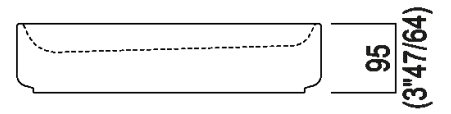

Main dimensions