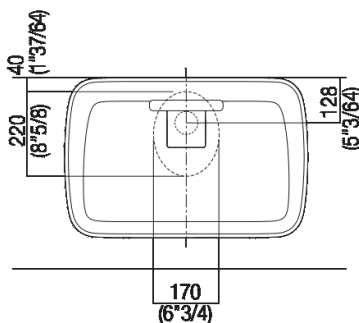

Height:	9.5 cm	3" 47/64 inches
Length:	64 cm	25" 13/64 inches
Weight:	18 kg	40 lbs
Depth:	42 cm	16" 17/32 inches
Packaging:	52 x 74 x 15 cm	20" 4/8 x 29" 1/8 x 5" 7/8 inches
Total weight:	25 kg	55 lbs

*h.consigliata / advised h.

Installation notes: on casing H 40 cm Lato

Scarico per sifone a bottiglia
Drain for bottle trap

*h.consigliata / advised h.

Installation notes: on casing H 20 cm Lato

Scarico per sifone a bottiglia
Drain for bottle trap

PIANO cm 50 / COUNTERTOP cm 50

Posizione standard per rubinetto su piano
 Standard position for top mounted tap

Posizione standard per rubinetto a parete
 Standard position for wall mounted tap

Posizione speciale per rubinetto Sen a parete e Square con bocca curva
 Special position for wall mounted tap Sen and Square white curved spout

RUBINETTO SU PIANO NON
 POSSIBILE
 TOP MOUNTED TAP NOT
 POSSIBLE

NON NECESSARIA
 NOT NECESSARY

Tap position, recommended height

POSIZIONE RUBINETTERIA / TAP POSITION

Altezza consigliata / Recommended height