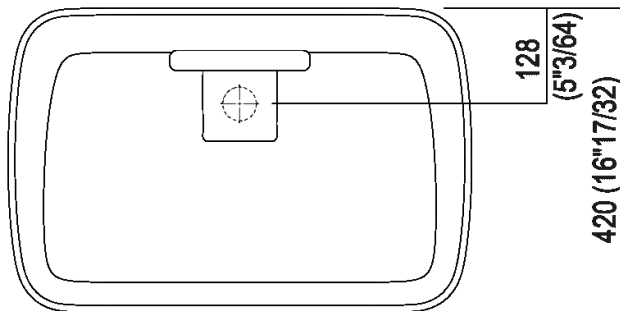

Main dimensions