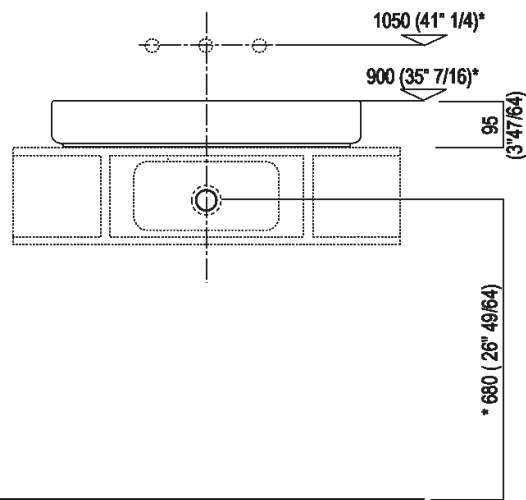

Height:	9.5 cm	3" 47/64 inches
Length:	64 cm	25" 13/64 inches
Weight:	18 kg	40 lbs
Depth:	42 cm	16" 17/32 inches
Packaging:	52 x 74 x 15 cm	20" 4/8 x 29" 1/8 x 5" 7/8 inches
Total weight:	25 kg	55 lbs

*h.consigliata / advised h.

Installation notes: on casing H 40 cm Lato

Scarico per sifone a bottiglia
Drain for bottle trap

*h.consigliata / advised h.

Installation notes: on casing H 20 cm Lato

Scarico per sifone a bottiglia
Drain for bottle trap

PIANO cm 50 / COUNTERTOP cm 50

Posizione standard per rubinetto su piano
 Standard position for top mounted tap

Posizione standard per rubinetto a parete
 Standard position for wall mounted tap

Posizione speciale per rubinetto Sen a parete e Square con bocca curva
 Special position for wall mounted tap Sen and Square white curved spout