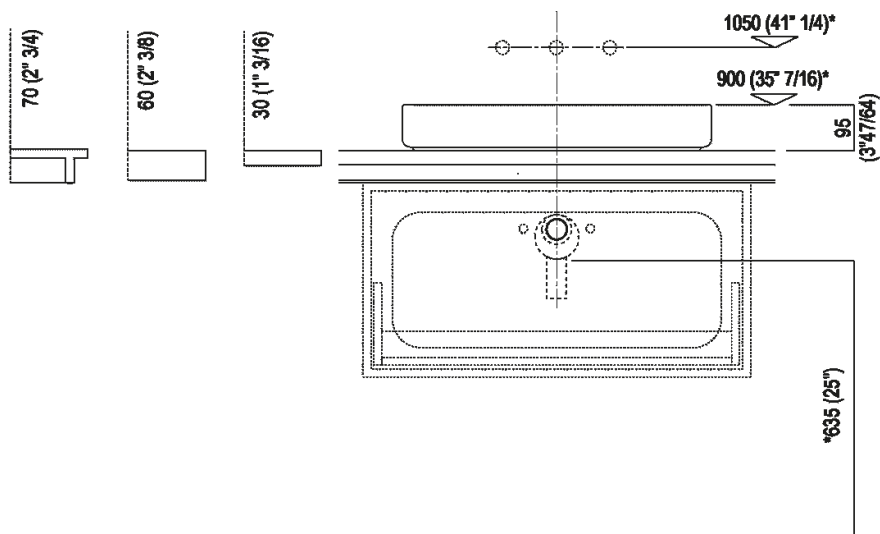

Height:	9.5 cm	3" 47/64 inches
Length:	64 cm	25" 13/64 inches
Weight:	18 kg	40 lbs
Depth:	42 cm	16" 17/32 inches
Packaging:	52 x 74 x 15 cm	20" 4/8 x 29" 1/8 x 5" 7/8 inches
Total weight:	25 kg	55 lbs

Main dimensions

Installation notes

Scarico per sifone ad incasso e a bottiglia
Drain for concealed waste trap and bottle trap

*h.consigliata / advised h.

Installation notes: on countertop to be resede on cabinets

*h.consigliata / advised h.

Installation notes: on casing H 40 cm Lato

Scarico per sifone a bottiglia
Drain for bottle trap

*h.consigliata / advised h.

Installation notes: on casing H 20 cm Lato

Scarico per sifone a bottiglia
Drain for bottle trap

PIANO cm 50 / COUNTERTOP cm 50

Posizione standard per rubinetto su piano
 Standard position for top mounted tap

Posizione standard per rubinetto a parete
 Standard position for wall mounted tap

Posizione speciale per rubinetto Sen a parete e Square con bocca curva
 Special position for wall mounted tap Sen and Square white curved spout