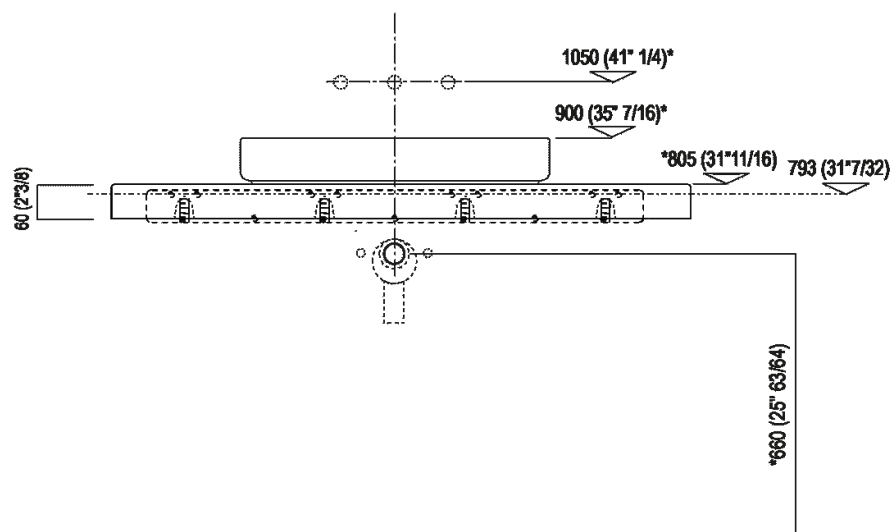

*h.consigliata / advised h.

Installation notes: on casing H 40 cm Lato

Scarico per sifone a bottiglia
Drain for bottle trap

*h.consigliata / advised h.

Installation notes: on casing H 20 cm Lato

Scarico per sifone a bottiglia
Drain for bottle trap

*h.consigliata / advised h.

Installation notes: on countertop Petra ACER093

Scarico per sifone a bottiglia e ad incasso
 Drain for bottle trap and concealed waste trap

*h.consigliata / advised h.

Holes for countertop washbasins and top mounted taps for top

PIANO cm 50 / COUNTERTOP cm 50

Posizione standard per rubinetto su piano
 Standard position for top mounted tap

Posizione standard per rubinetto a parete
 Standard position for wall mounted tap

Posizione speciale per rubinetto Sen a parete e Square con bocca curva
 Special position for wall mounted tap Sen and Square white curved spout