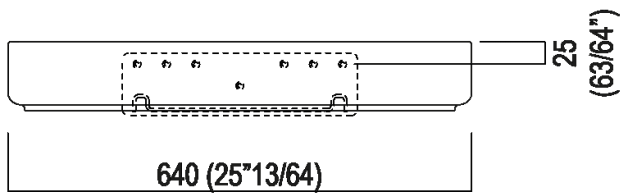

Main dimensions