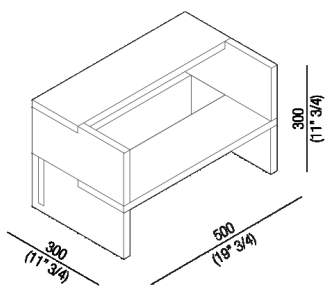

Ascension
 AVAS1983I

design Neri&Hu, 2018

Step/shelf for objects in iroko.

Multi-purpose element in iroko wood, can be combined with the Immersion bathtub. Use as a step for easy bathtub access or as a seat. Placed vertically, it acts as an everyday storage compartment.

Finishes

Materials

Height:	30 cm	11" 3/4 inches
Length:	50 cm	19" 3/4 inches
Depth:	30 cm	11" 3/4 inches