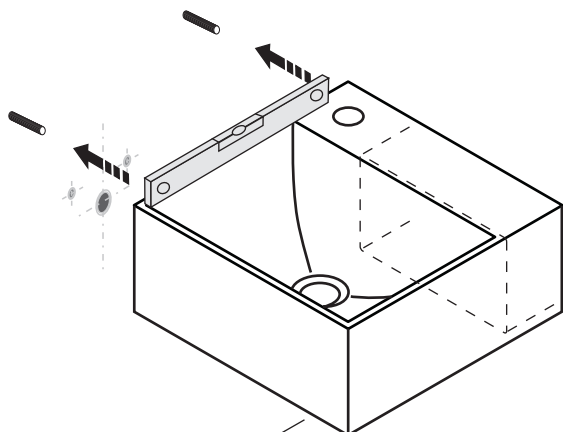

**NOTE**

The assembly material supplied allows the installation of the washbasin on solid and hollow brick walls and on concrete walls. For plasterboard walls it is necessary to reinforce adequately the area concerned and to adopt specific fixing systems if necessary.

CONTENUTO DELLA CONFEZIONE  
PACKAGE CONTENTS

n. 2 fissaggi lavabo  
fixing washbasin

STRUMENTI  
TOOLS

trasparente - antimuffa  
transparent - antimould

PREDISPOSIZIONE  
WASHBASIN PREDISPOSITION

LAVABO INSTALLATO  
WASHBASIN MOUNTED

RUBINETTO A PARETE  
WALL MOUNTED TAP

RUBINETTO DA PIANO  
TOP MOUNTED TAP

<p><b>1</b></p> <p>Misurare - Measure</p>	<p><b>2</b></p> <p>*h.consigliata / advised h.</p>
<p><b>3</b></p>	<p><b>4</b></p>

5

6

7