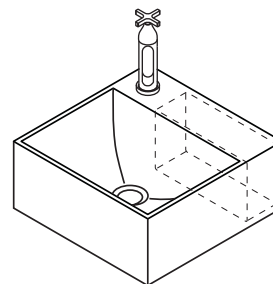

**NOTE**

The assembly material supplied allows the installation of the washbasin on solid and hollow brick walls and on concrete walls. For plasterboard walls it is necessary to reinforce adequately the area concerned and to adopt specific fixing systems if necessary.

CONTENUTO DELLA CONFEZIONE  
PACKAGE CONTENTS

n. 2 fissaggi lavabo  
fixing washbasin

STRUMENTI  
TOOLS

trasparente - antimuffa  
transparent - antimould

PREDISPOSIZIONE  
WASHBASIN PREDISPOSITION

LAVABO INSTALLATO  
WASHBASIN MOUNTED

RUBINETTO A PARETE  
WALL MOUNTED TAP

RUBINETTO DA PIANO  
TOP MOUNTED TAP

<p><b>1</b></p> <p>Misurare - Measure</p>	<p><b>2</b></p> <p>*h.consigliata / advised h.</p>
<p><b>3</b></p>	<p><b>4</b></p>

5

6

7