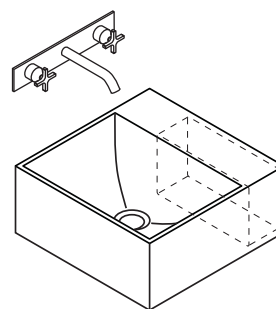

**NOTE**

The assembly material supplied allows the installation of the washbasin on solid and hollow brick walls and on concrete walls. For plasterboard walls it is necessary to reinforce adequately the area concerned and to adopt specific fixing systems if necessary.

CONTENUTO DELLA CONFEZIONE  
PACKAGE CONTENTS

n. 2 fissaggi lavabo  
fixing washbasin

STRUMENTI  
TOOLS

trasparente - antimuffa  
transparent - antimould

PREDISPOSIZIONE  
WASHBASIN PREDISPOSITION

LAVABO INSTALLATO  
WASHBASIN MOUNTED

RUBINETTO A PARETE  
WALL MOUNTED TAP

RUBINETTO DA PIANO  
TOP MOUNTED TAP

<p><b>1</b></p> <p>Misurare - Measure</p>	<p><b>2</b></p> <p>*h.consigliata / advised h.</p>
<p><b>3</b></p>	<p><b>4</b></p>

5

6

7