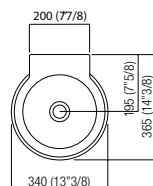

ACER0710N

1:25

ABBINAMENTO RUBINETTERIA / TAP COMBINATION

Monoforo / One-hole tap:
 FEZ ARUB100120, ARUB100150
 MEMORY ARUB1035, ARUB1039
 SEN ASEN0910
 SQUARE ARUB0950
 SUITE ARUB1100

ACER0710NR

1:25

ABBINAMENTO RUBINETTERIA / TAP COMBINATION

FISSAGGIO / FIXING

Il lavabo è fissato a parete con viti e tasselli ad espansione.
 The washbasin is fixed to the wall with screws and wall plugs.

CAPACITÀ / CAPACITY

- lt
 - gall

PESO / WEIGHT

8,5 kg
 19 Lb

IMBALLO / PACKAGING

49 x 42 x 31cm
 19,2"2/8 x 16"4/8 x 12"2/8

PESO TOTALE / TOTAL WEIGHT

10 kg
 22 lb

Distanza tra lavabo e rubinetteria
 Distance between washbasin and tap

H mm	Rubinetteria / Taps
120 (4"3/4) - 150 (5"7/8)	Fez, Memory, Suite
150 (5"7/8) - 180 (7"1/8)	Square ...C
120 (4"3/4) - 150 (5"7/8)	Square ...D
80 (3"1/8) - 120 (4"3/4)	Sen

Con sifone ad incasso .PLA0456 e AKIT0731 distanza minima tra filo superiore lavabo e centro scarico mm 280
 With concealed waste trap .PLA0456 and AKIT0731 minimum distance between upper washbasin edge and drain centre mm 280 (11")