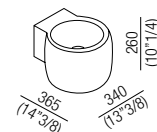

ACER0710N

1:25

ABBINAMENTO RUBINETTERIA / TAP COMBINATION

Monoforo / One-hole tap:
 FEZ ARUB100120, ARUB100150
 MEMORY ARUB1035, ARUB1039
 SEN ASEN0910
 SQUARE ARUB0950
 SUITE ARUB1100

ACER0710NR

1:25

ABBINAMENTO RUBINETTERIA / TAP COMBINATION

FISSAGGIO / FIXING

Il lavabo è fissato a parete con viti e tasselli ad espansione.
 The washbasin is fixed to the wall with screws and wall plugs.

CAPACITÀ / CAPACITY

- lt
 - gall

PESO / WEIGHT

8,5 kg
 19 Lb

IMBALLO / PACKAGING

49 x 42 x 31cm
 19,2"2/8 x 16"4/8 x 12"2/8

PESO TOTALE / TOTAL WEIGHT

10 kg
 22 lb

Distanza tra lavabo e rubinetteria
 Distance between washbasin and tap

H mm	Rubinetteria / Taps
120 (4"3/4) - 150 (5"7/8)	Fez, Memory, Suite
150 (5"7/8) - 180 (7"1/8)	Square ...C
120 (4"3/4) - 150 (5"7/8)	Square ...D
80 (3"1/8) - 120 (4"3/4)	Sen