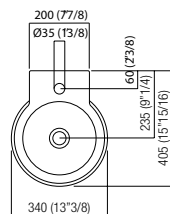

1:25

ABBINAMENTO RUBINETTERIA / TAP COMBINATION

Monoforo / One-hole tap:
FEZ ARUB100120, ARUB100150
MEMORY ARUB1035, ARUB1039
SEN ASEN0910
SQUARE ARUB0950
SUITE ARUB1100