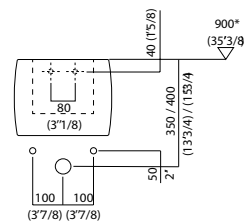

FISSAGGIO / FIXING

Il lavabo è fissato a parete con viti e tasselli ad espansione.
 The washbasin is fixed to the wall with screws and wall plugs.

CAPACITÀ / CAPACITY

- lt
 - gall

PESO / WEIGHT

8,5 kg
 19 Lb

IMBALLO / PACKAGING

49 x 42 x 31cm
 19,2"2/8 x 16"4/8 x 12"2/8

PESO TOTALE / TOTAL WEIGHT

10 kg
 22 lb

Distanza tra lavabo e rubinetteria
 Distance between washbasin and tap

H mm	Rubinetteria / Taps
120 (4"3/4) - 150 (5"7/8)	Fez, Memory, Suite
150 (5"7/8) - 180 (7"1/8)	Square ...C
120 (4"3/4) - 150 (5"7/8)	Square ...D
80 (3"1/8) - 120 (4"3/4)	Sen

Con sifone ad incasso .PLA0456 e AKIT0731 distanza minima tra filo superiore lavabo e centro scarico mm 280
 With concealed waste trap .PLA0456 and AKIT0731 minimum distance between upper washbasin edge and drain centre mm 280 (11")