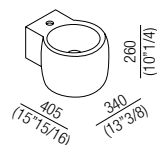

CHEESE

Lavabo circolare in fire clay bianco con o senza foro per rubinetto, a scarico libero, compreso di kit di fissaggio. Utilizza piletta .METO415, o .METO418L con sifone a scomparsa .PLA0456 e AKIT0731.

Circular washbasin in white fire clay with or without tap hole, without overflow, complete with fixing kit. Designed to take waste .METO415, or .METO418L with concealed waste trap .PLA0456 and AKIT0731.

ACER0710N