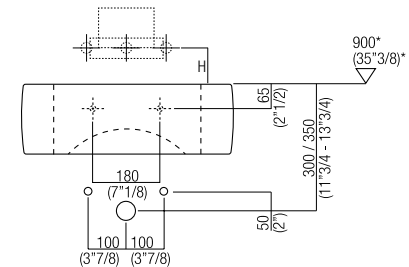

ART. / ITEM

ACER0985

CAPACITÀ / CAPACITY

7,5 lt
2 gall

PESO / WEIGHT

20 kg
44 lb

IMBALLO / PACKAGING

52 X 62 X 26 cm
20"1/2 x 24"3/8 x 10"1/2

PESO TOTALE / TOTAL WEIGHT

25 kg
55 lb

1:25

0.00

* h. consigliata - advised h.

ABBINAMENTO RUBINETTERIA / TAP COMBINATION

Rubinetteria a parete / Wall mounted tap:

- FEZ ARUB260, ARUB12020/25, ARUB13020/25
- MEMORY ARUB1031, ARUB1036, ARUB1087
- SQUARE ARUB09360C/D, ARUB0931C/D, ARUB1009C/D, ARUB1023C/D, ARUB1026C/D
- SUITE ARUB1102

H. mm	Rubinetteria / Taps
120 (4"3/4) - 150 (5"7/8)	Fez, Memory, Suite
150 (5"7/8) - 180 (7"1/8)	Square ...C
120 (4"3/4) - 150 (5"7/8)	Square ...D

Con sifone ad incasso .PLA0456 distanza tra filo superiore lavabo e centro scarico mm 210

With concealed waste trap .PLA0456 distance between upper washbasin edge and drain centre mm 210 (21"1/4)

FISSAGGIO / FIXING

Il lavabo è fissato a parete con viti e tasselli ad espansione.
The washbasin is fixed to the wall by means of screws and wall plugs.