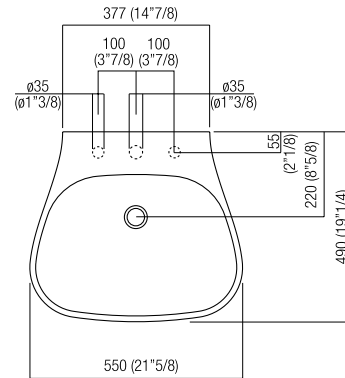

ART. / ITEM

ACER0985

CAPACITÀ / CAPACITY

7,5 lt
2 gall

PESO / WEIGHT

20 kg
44 lb

IMBALLO / PACKAGING

52 X 62 X 26 cm
20"1/2 x 24"3/8 x 10"1/2

PESO TOTALE / TOTAL WEIGHT

25 kg
55 lb

1:25

0.00

* h. consigliata - advised h.

ABBINAMENTO RUBINETTERIA / TAP COMBINATION

Rubinetteria a parete / Wall mounted tap:

- FEZ ARUB260, ARUB12020/25, ARUB13020/25
- MEMORY ARUB1031, ARUB1036, ARUB1087
- SQUARE ARUB09360C/D, ARUB0931C/D, ARUB1009C/D, ARUB1023C/D, ARUB1026C/D
- SUITE ARUB1102

H. mm	Rubinetteria / Taps
120 (4"3/4) - 150 (5"7/8)	Fez, Memory, Suite
150 (5"7/8) - 180 (7"1/8)	Square ...C
120 (4"3/4) - 150 (5"7/8)	Square ...D

Con sifone ad incasso .PLA0456 distanza tra filo superiore lavabo e centro scarico mm 210

With concealed waste trap .PLA0456 distance between upper washbasin edge and drain centre mm 210 (21"1/4)

FISSAGGIO / FIXING

Il lavabo è fissato a parete con viti e tasselli ad espansione.
The washbasin is fixed to the wall by means of screws and wall plugs.