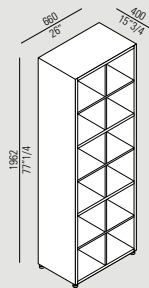

design Luigi Lanzì

AMOB045V_