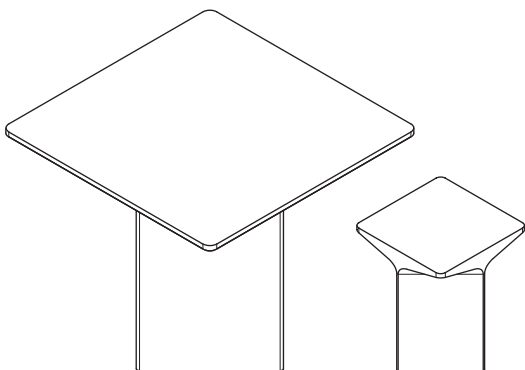

NEW VOLUMES™

Pitcher

Pitcher c/o Adam Goodrum

The Pitcher Table (above) and Pitcher Stool (right) create sculpturally simple forms so that when they are not being used, they can sit as contemporary objects to enhance peoples' spaces.

Capturing the purity of geometry and mathematical balance, this table and stool set features an extruded square base with the top rotated 45 degrees, then married together. The pieces have been designed to be adaptable; the stool edges have a user-friendly lip making them easier to move to suit changing needs.

Pitcher Table
900 x 900 x 750H

Pitcher Stool
375 x 375 x 450H