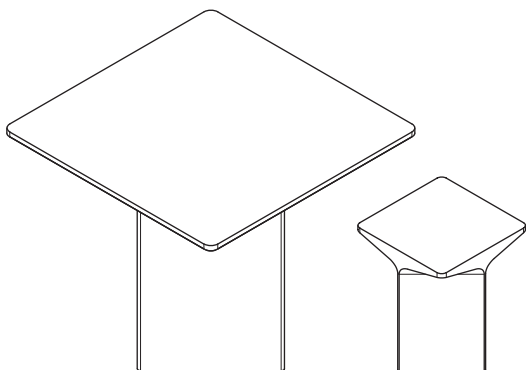

NEW VOLUMES™

Pitcher

Pitcher c/o Adam Goodrum

The Pitcher Table (above) and Pitcher Stool (right) create sculpturally simple forms so that when they are not being used, they can sit as contemporary objects to enhance peoples' spaces.

Capturing the purity of geometry and mathematical balance, this table and stool set features an extruded square base with the top rotated 45 degrees, then married together. The pieces have been designed to be adaptable; the stool edges have a user-friendly lip making them easier to move to suit changing needs.

Pitcher Table
900 x 900 x 750H
165kg

Pitcher Stool
375 x 375 x 450H
28kg

Please note, dimensions are approximate can vary during the firing process.